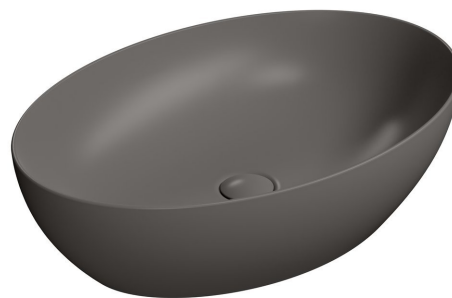

PURA counter top ceramic washbasin 60x42cm, bistro matt

Order code: 884216

Size

Width: 600 mm

Height: 160 mm

Depth: 420 mm

Properties

Colour: Grey

Material: Ceramic

Warranty: 2 years