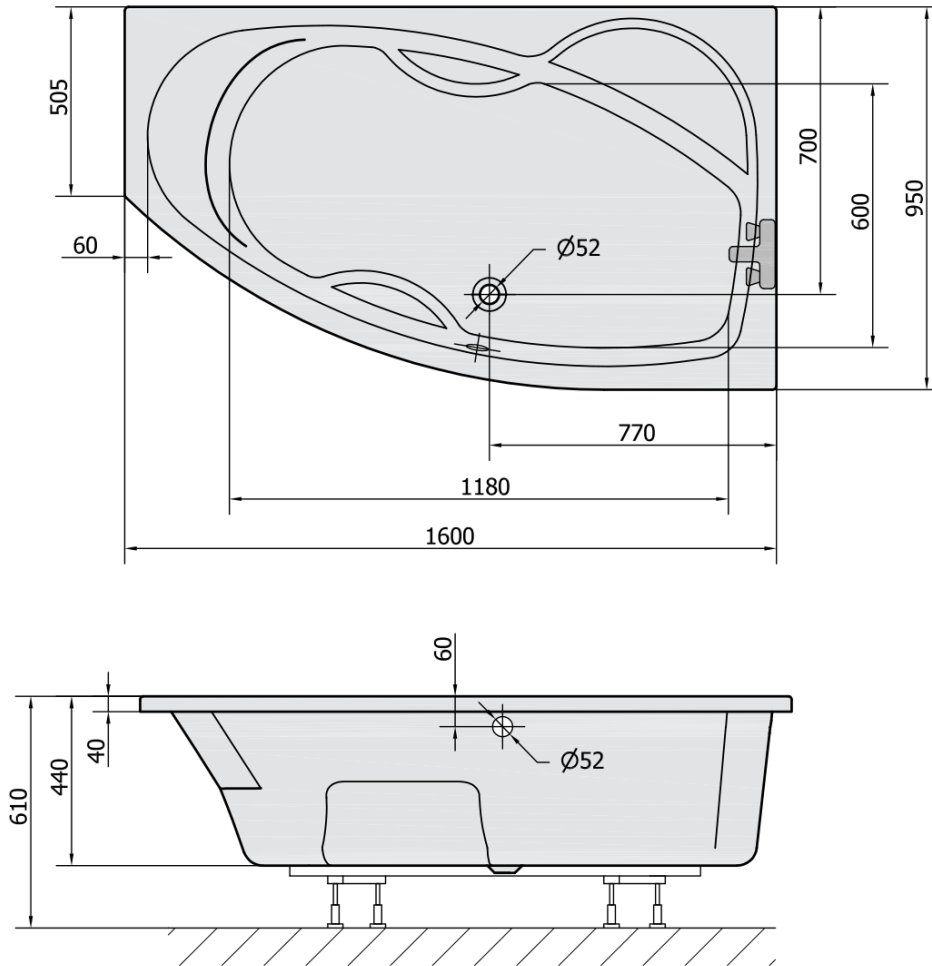

## Size

Length: 1600 mm

Width: 950 mm

Height: 440 mm

Volume: 235 l

## Properties

Colour: White

Colour options: According to the Swatch

Material: Acrylate

Shape: Asymmetric

Installation: Built-in

Waste diameter: 52 mm

Properties: Edge height 40 mm (Standard)

## We recommend buy

1 Piece Sound insulation bath tape, 3m (Order code: 93400)

1 Piece Siphon 6/4", DN40 (Order code: 72693)

1 Piece MAMBA R 160 Corner Panel (Order code: 28312)

1 Piece Bath Support Legs for Acrylic Bath Polysan, 51,5cm, Pair (Order code: PO60-60)

Technical sheet

VOLUME 235L