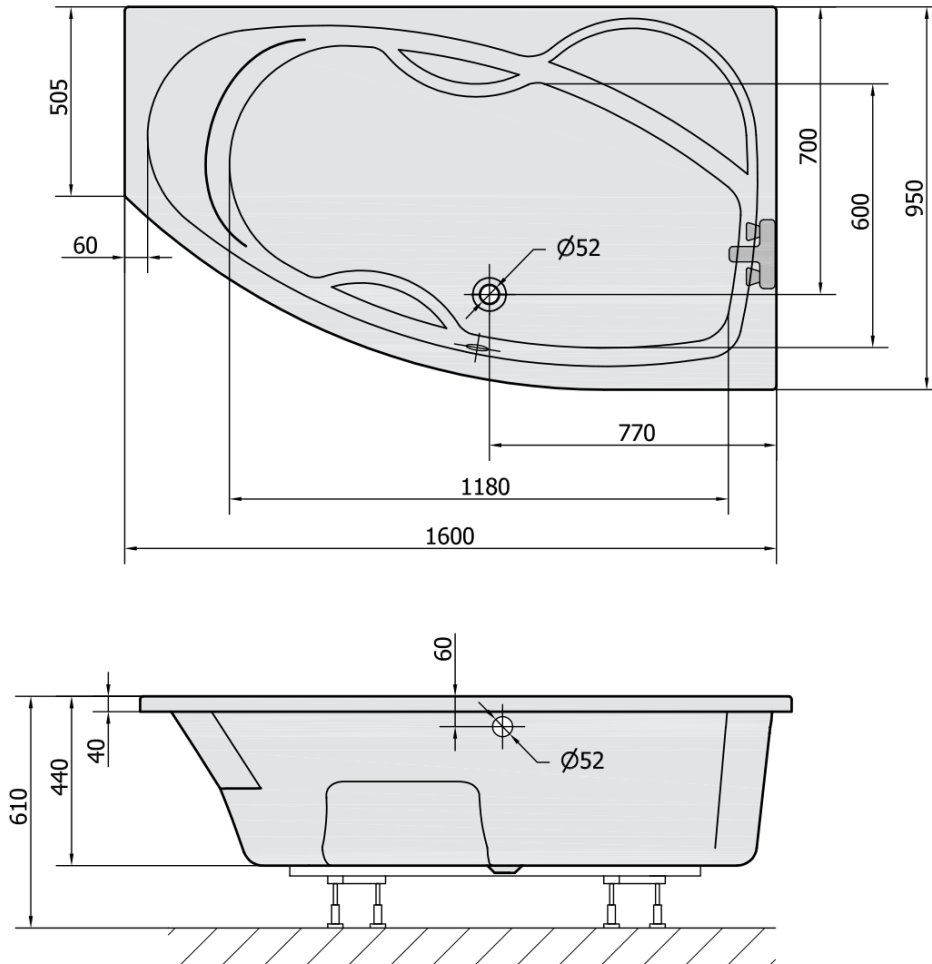

Order code: 28111

Basic information

Brand: Polysan

Size

Length: 1600 mm

Width: 950 mm

Height: 440 mm

Volume: 235 l

Properties

Colour: White

Colour options: According to the Swatch

Material: Acrylate

Shape: Asymmetric

Installation: Built-in

Waste diameter: 52 mm

Properties: Edge height 40 mm (Standard)

Weight / Piece: 24.64 kg

Packaging: 1 Piece

Warranty: 10 years

We recommend buy

1 Piece Sound insulation bath tape, 3m (Order code: 93400)

1 Piece Siphon 6/4", DN40 (Order code: 72693)

1 Piece MAMBA R 160 Corner Panel (Order code: 28312)

1 Piece Bath Support Legs for Acrylic Bath Polysan, 51,5cm, Pair (Order code: PO60-60)

Technical sheet

VOLUME 235L