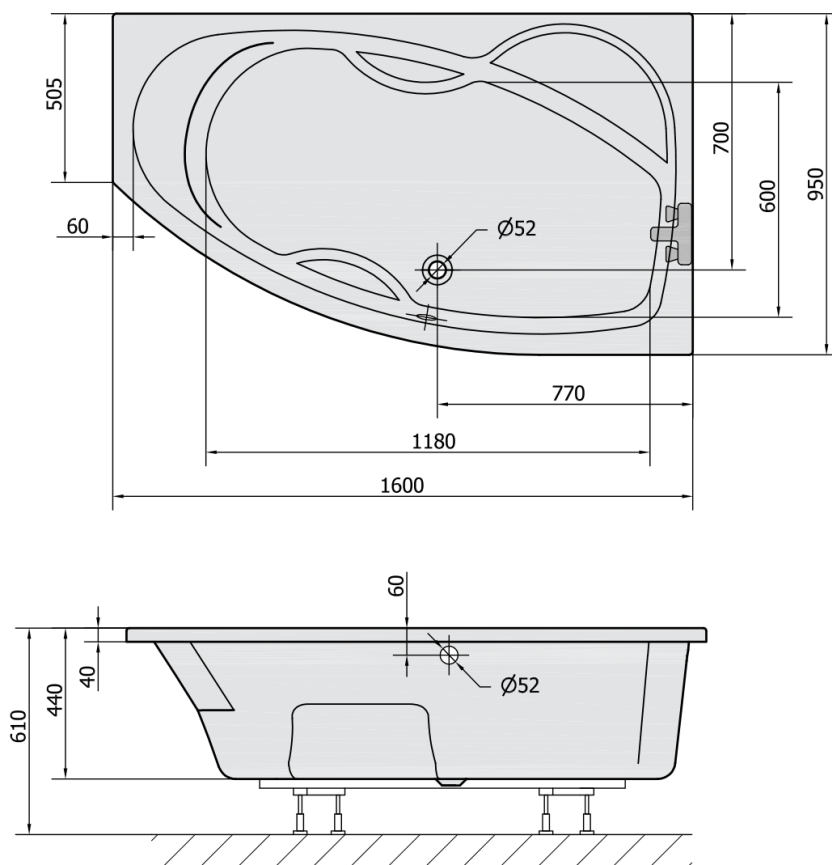

MAMBA R Asymmetric Bath 160x95x44cm, White

Order code: 28111

Size

Length: 1600 mm
 Width: 950 mm
 Height: 440 mm
 Volume: 235 l

Properties

Colour: White
 Material: Acrylate
 Warranty: 10 years

Technical sheet

VOLUME 235L