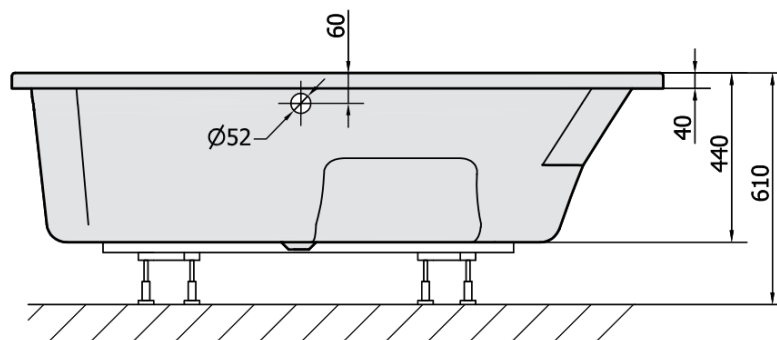

## Size

Length: 1600 mm

Width: 950 mm

Height: 440 mm

Volume: 235 l

## Properties

Colour: White

Colour options: According to the Swatch

Material: Acrylate

Shape: Asymmetric

Installation: Built-in

Waste diameter: 52 mm

Properties: Edge height 40 mm (Standard)

1 Piece MAMBA L 160 Corner Panel (Order code: 27312)

Technical sheet

VOLUME 235L