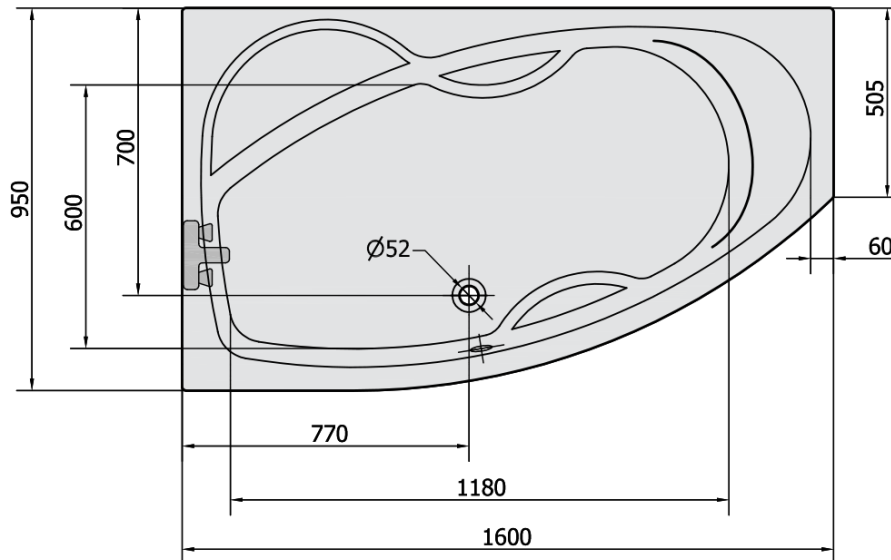

## Size

Length: 1600 mm

Width: 950 mm

Height: 440 mm

Volume: 235 l

## Properties

Colour: White

Colour options: According to the Swatch

Material: Acrylate

Shape: Asymmetric

Installation: Built-in

Waste diameter: 52 mm

Properties: Edge height 40 mm (Standard)

## We recommend buy

1 Piece Sound insulation bath tape, 3m (Order code: 93400)

1 Piece Siphon 6/4", DN40 (Order code: 72693)

1 Piece Bath Support Legs for Acrylic Bath Polysan, 51,5cm, Pair (Order code: PO60-60)

1 Piece MAMBA L 160 Corner Panel (Order code: 27312)

Technical sheet

VOLUME 235L