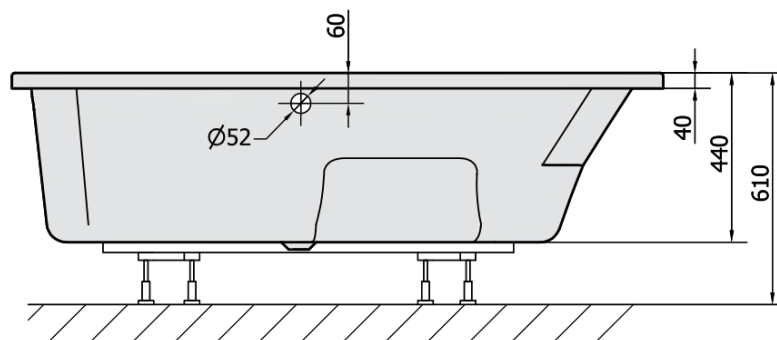

Order code: 27111

Basic information

Brand: Polysan

Size

Length: 1600 mm

Width: 950 mm

Height: 440 mm

Volume: 235 l

Properties

Colour: White

Colour options: According to the Swatch

Material: Acrylate

Shape: Asymmetric

Installation: Built-in

Waste diameter: 52 mm

Properties: Edge height 40 mm (Standard)

Package does not contain: Trap, Pop Up Bath Waste

Weight / Piece: 24.64 kg

Packaging: 1 Piece

Warranty: 10 years

We recommend buy

1 Piece Sound insulation bath tape, 3m (Order code: 93400)

1 Piece Siphon 6/4", DN40 (Order code: 72693)

1 Piece Bath Support Legs for Acrylic Bath Polysan, 51,5cm, Pair (Order code: PO60-60)

1 Piece MAMBA L 160 Corner Panel (Order code: 27312)

Technical sheet

VOLUME 235L