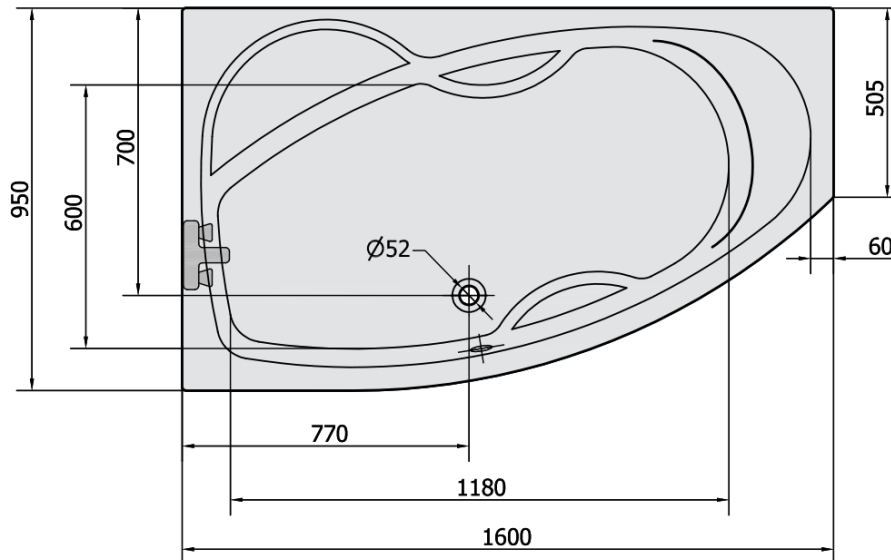

Order code: 27111

Basic information

Brand: Polysan

Size

Length: 1600 mm

Width: 950 mm

Height: 440 mm

Volume: 235 l

Properties

Colour: White

Colour options: According to the Swatch

Material: Acrylate

Shape: Asymmetric

Installation: Built-in

Waste diameter: 52 mm

Properties: Edge height 40 mm (Standard)

Package does not contain: Trap, Pop Up Bath Waste

Weight / Piece: 24.64 kg

Packaging: 1 Piece

Warranty: 10 years

We recommend buy

1 Piece Sound insulation bath tape, 3m (Order code: 93400)

1 Piece Siphon 6/4", DN40 (Order code: 72693)

1 Piece Bath Support Legs for Acrylic Bath Polysan, 51,5cm, Pair (Order code: PO60-60)

1 Piece MAMBA L 160 Corner Panel (Order code: 27312)

Technical sheet

VOLUME 235L