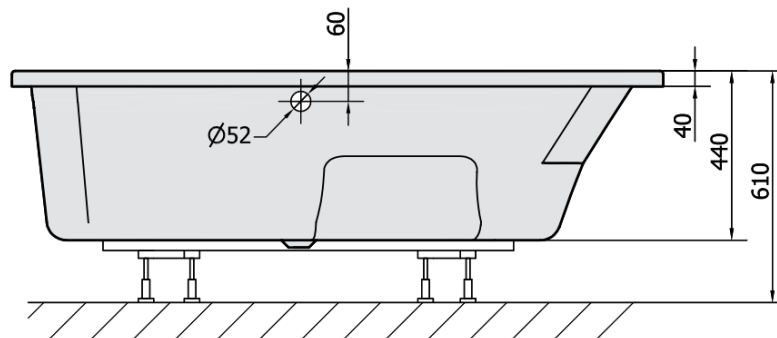

Order code: 27111

Basic information

Brand: Polysan

Size

Length: 1600 mm

Width: 950 mm

Height: 440 mm

Volume: 235 l

Properties

Colour: White

Colour options: According to the Swatch

Material: Acrylate

Shape: Asymmetric

Installation: Built-in

Waste diameter: 52 mm

Properties: Edge height 40 mm (Standard)

Weight / Piece: 24.64 kg

Packaging: 1 Piece

Warranty: 10 years

We recommend buy

1 Piece Sound insulation bath tape, 3m (Order code: 93400)

1 Piece Siphon 6/4", DN40 (Order code: 72693)

1 Piece Bath Support Legs for Acrylic Bath Polysan, 51,5cm, Pair (Order code: PO60-60)

1 Piece MAMBA L 160 Corner Panel (Order code: 27312)

Technical sheet

VOLUME 235L