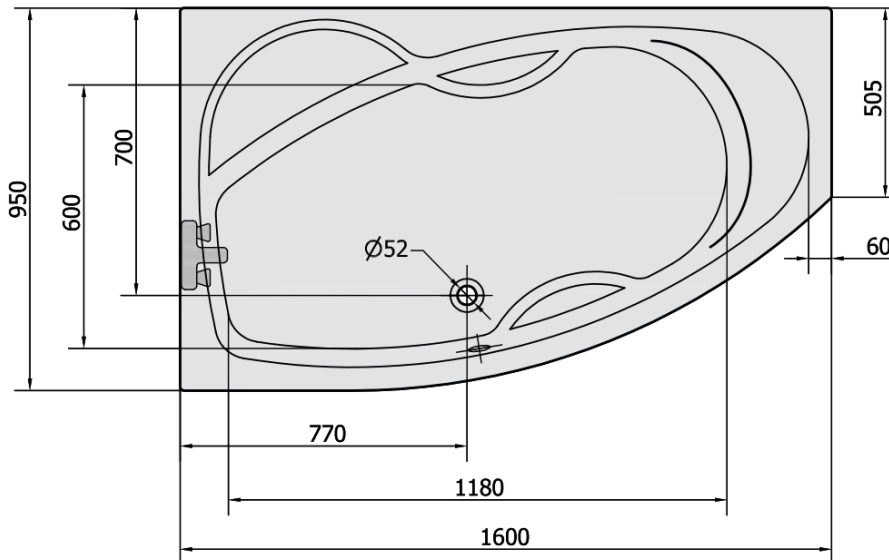

Order code: 27111

Basic information

Brand: Polysan

Size

Length: 1600 mm

Width: 950 mm

Height: 440 mm

Volume: 235 l

Properties

Colour: White

Colour options: According to the Swatch

Material: Acrylate

Shape: Asymmetric

Installation: Built-in

Waste diameter: 52 mm

Properties: Edge height 40 mm (Standard)

Weight / Piece: 24.64 kg

Packaging: 1 Piece

Warranty: 10 years

We recommend buy

1 Piece Sound insulation bath tape, 3m (Order code: 93400)

1 Piece Siphon 6/4", DN40 (Order code: 72693)

1 Piece Bath Support Legs for Acrylic Bath Polysan, 51,5cm, Pair (Order code: PO60-60)

1 Piece MAMBA L 160 Corner Panel (Order code: 27312)

Technical sheet

VOLUME 235L