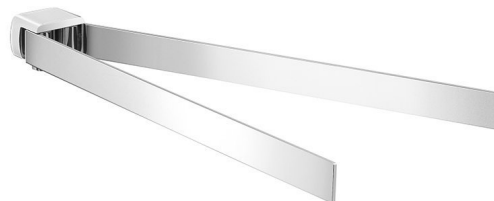

PIRENEI adjustable double towel holder 350mm, chrome

Order code: PI2313

Basic information

Brand: Gedy
Series: PIRENEI

Size

Length: 359 mm
Width: 46 mm
Height: 36 mm
Depth: 359 mm

Properties

Colour: Chrome
Material: Alloy
Shape: Square
Type: Towel holder: rotary
Installation: Drilling
Weight / Piece: 0.72 kg
Packaging: 1 Piece
Warranty: 10 years