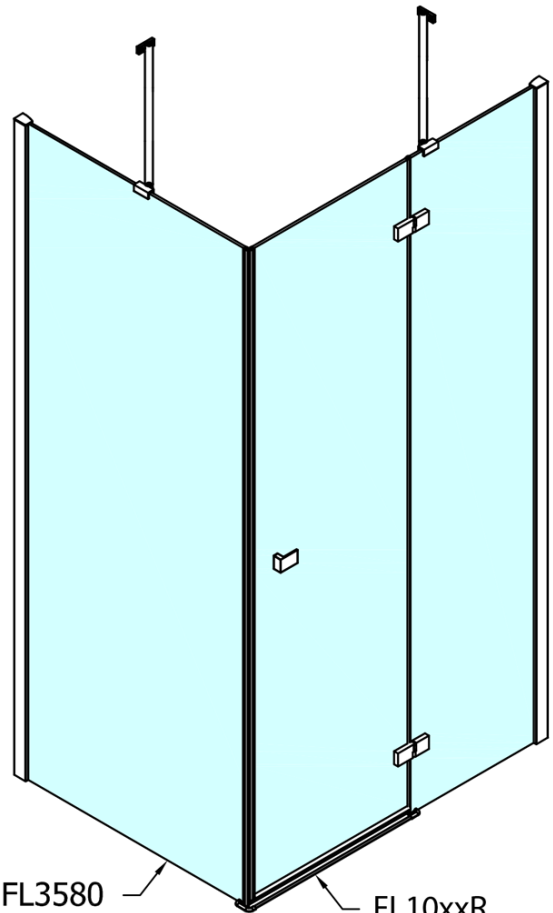

FORTIS Side Panel, 1000mm, clear glass

Order code: FL3510

Basic information

Brand: Polysan

Series: FORTIS

Size

Width: 1000 mm

Height: 2000 mm

Properties

Profile colour: Chrome - polished aluminum

Shape: Fixed panel for shower door

Glass colour: TRANSPARENT glass

Glass finish: Antidrop

Glass thickness: 8 mm

Weight / Piece: 43.0 kg

Packaging: 1 Piece

Warranty: 2 years

Technical sheet

FL10xxL
FL11xxL

FL3580
FL3590
FL3510

FL3580
FL3590
FL3510

FL10xxR
FL11xxR

Dveře	A (mm)	B (mm)	C (mm)
FL1080	785-801	≈ 200	779-795
FL1090	885-901	≈ 300	879-895
FL1010	985-1001	≈ 400	979-995
FL1011	1085-1101	≈ 500	1079-1095
FL1012	1185-1201	≈ 600	1179-1195
FL1113	1285-1301	≈ 700	1279-1295
FL1114	1385-1401	≈ 800	1379-1395
FL1115	1485-1501	≈ 900	1479-1495

Boční stěna	E	D
FL3580	785-801	779-795
FL3590	885-901	879-895
FL3510	985-1001	979-995