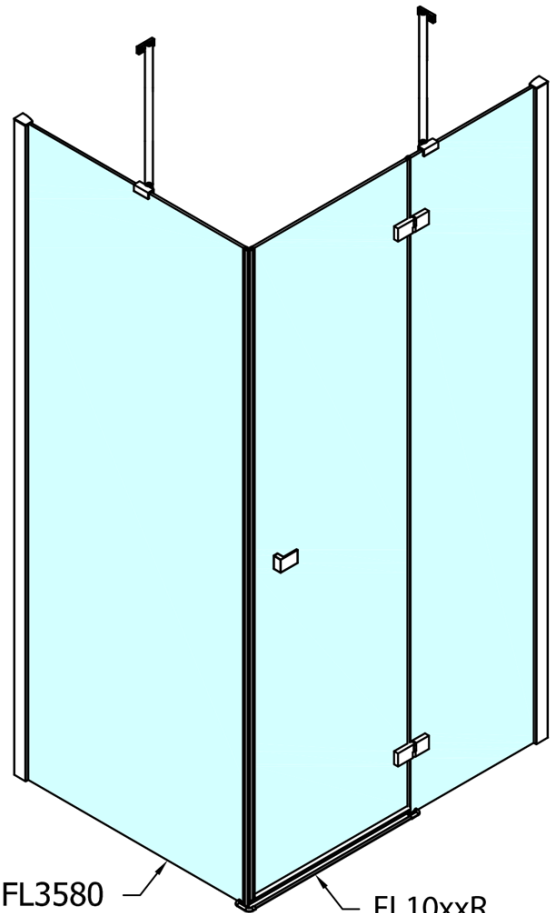

## FORTIS Side Panel, 1000mm, clear glass

**Order code:** FL3510

### Size

**Width:** 1000 mm

**Height:** 2000 mm

### Properties

**Profile colour:** Chrome - polished aluminum

**Shape:** Fixed panel for shower door

**Glass colour:** TRANSPARENT glass

**Glass finish:** Antidrop

**Glass thickness:** 8 mm

**Weight / Piece:** 43.0 kg

**Packaging:** 1 Piece

**Warranty:** 2 years

Technical sheet

FL10xxL  
FL11xxL

FL3580  
FL3590  
FL3510

FL3580  
FL3590  
FL3510

FL10xxR  
FL11xxR

Dveře	A (mm)	B (mm)	C (mm)
FL1080	785-801	≈ 200	779-795
FL1090	885-901	≈ 300	879-895
FL1010	985-1001	≈ 400	979-995
FL1011	1085-1101	≈ 500	1079-1095
FL1012	1185-1201	≈ 600	1179-1195
FL1113	1285-1301	≈ 700	1279-1295
FL1114	1385-1401	≈ 800	1379-1395
FL1115	1485-1501	≈ 900	1479-1495