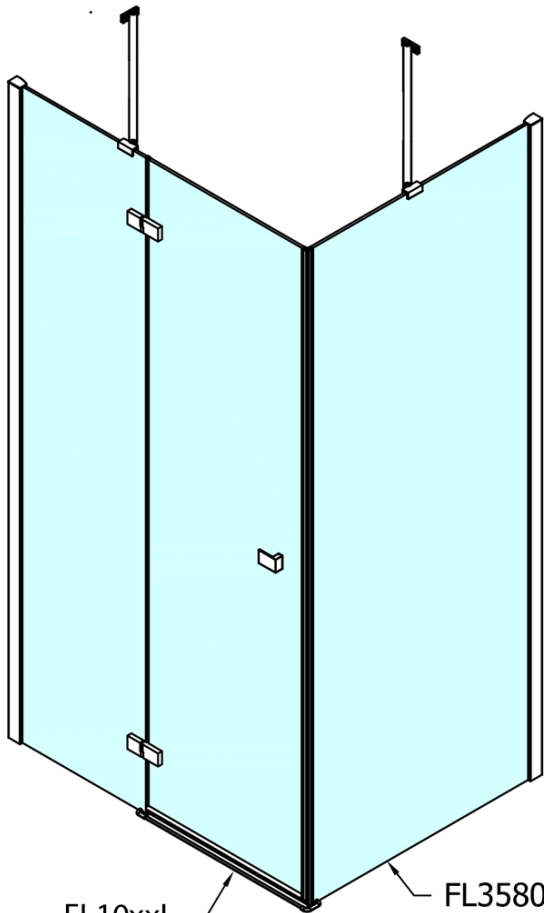

## FORTIS Side Panel, 1000mm, clear glass

**Order code:** FL3510

### Size

**Width:** 1000 mm

**Height:** 2000 mm

### Properties

**Profile colour:** Chrome - polished aluminum

**Shape:** Fixed panel for shower door

**Glass colour:** TRANSPARENT glass

**Glass finish:** Antidrop

**Glass thickness:** 8 mm

**Weight / Piece:** 43.0 kg

**Packaging:** 1 Piece

**Warranty:** 2 years

Technical sheet

FL10xxL  
FL11xxL

FL3580  
FL3590  
FL3510

FL3580  
FL3590  
FL3510

FL10xxR  
FL11xxR

Dveře	A (mm)	B (mm)	C (mm)
FL1080	785-801	≈ 200	779-795
FL1090	885-901	≈ 300	879-895
FL1010	985-1001	≈ 400	979-995
FL1011	1085-1101	≈ 500	1079-1095
FL1012	1185-1201	≈ 600	1179-1195
FL1113	1285-1301	≈ 700	1279-1295
FL1114	1385-1401	≈ 800	1379-1395
FL1115	1485-1501	≈ 900	1479-1495