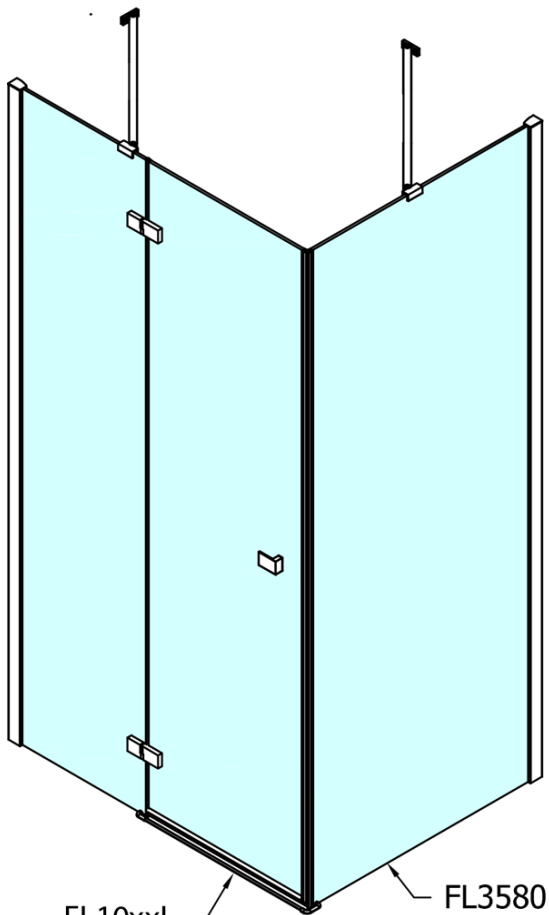

FORTIS Side Panel, 900mm, clear glass

Order code: FL3590

Basic information

Brand: Polysan

Series: FORTIS

Size

Width: 900 mm

Height: 2000 mm

Properties

Profile colour: Chrome - polished aluminum

Shape: Fixed panel for shower door

Glass colour: TRANSPARENT glass

Glass finish: Antidrop

Glass thickness: 8 mm

Weight / Piece: 39.0 kg

Packaging: 1 Piece

Warranty: 2 years

Technical sheet

FL10xxL
FL11xxL

FL3580
FL3590
FL3510

FL3580
FL3590
FL3510

FL10xxR
FL11xxR

Dveře	A (mm)	B (mm)	C (mm)
FL1080	785-801	≈ 200	779-795
FL1090	885-901	≈ 300	879-895
FL1010	985-1001	≈ 400	979-995
FL1011	1085-1101	≈ 500	1079-1095
FL1012	1185-1201	≈ 600	1179-1195
FL1113	1285-1301	≈ 700	1279-1295
FL1114	1385-1401	≈ 800	1379-1395
FL1115	1485-1501	≈ 900	1479-1495

Boční stěna	E	D
FL3580	785-801	779-795
FL3590	885-901	879-895
FL3510	985-1001	979-995