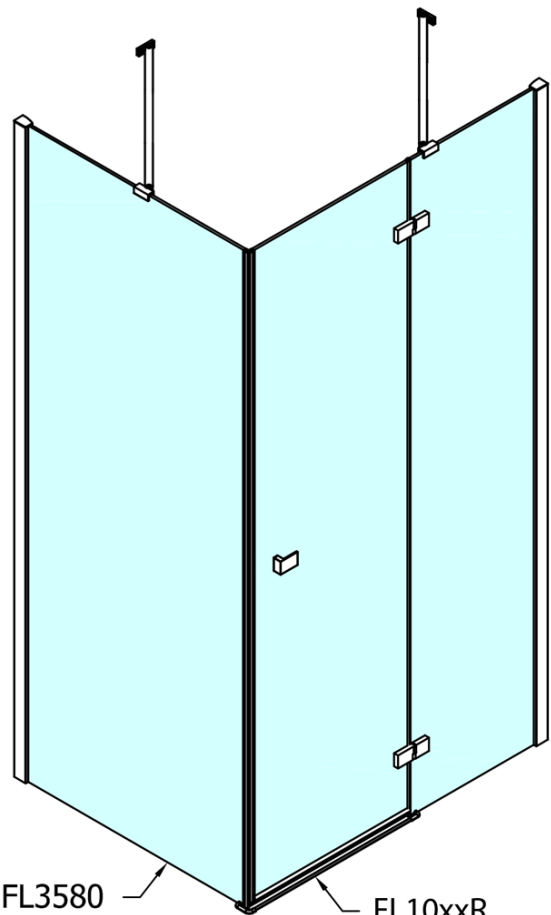

FORTIS Side Panel, 900mm, clear glass

Order code: FL3590

Basic information

Brand: Polysan

Series: FORTIS

Size

Width: 900 mm

Height: 2000 mm

Properties

Profile colour: Chrome - polished aluminum

Shape: Fixed panel for shower door

Glass colour: TRANSPARENT glass

Glass finish: Antidrop

Glass thickness: 8 mm

Weight / Piece: 39.0 kg

Packaging: 1 Piece

Warranty: 2 years

Technical sheet

FL10xxL
FL11xxL

FL3580
FL3590
FL3510

FL3580
FL3590
FL3510

FL10xxR
FL11xxR

Dveře	A (mm)	B (mm)	C (mm)
FL1080	785-801	≈ 200	779-795
FL1090	885-901	≈ 300	879-895
FL1010	985-1001	≈ 400	979-995
FL1011	1085-1101	≈ 500	1079-1095
FL1012	1185-1201	≈ 600	1179-1195
FL1113	1285-1301	≈ 700	1279-1295
FL1114	1385-1401	≈ 800	1379-1395
FL1115	1485-1501	≈ 900	1479-1495

Boční stěna	E	D
FL3580	785-801	779-795
FL3590	885-901	879-895
FL3510	985-1001	979-995