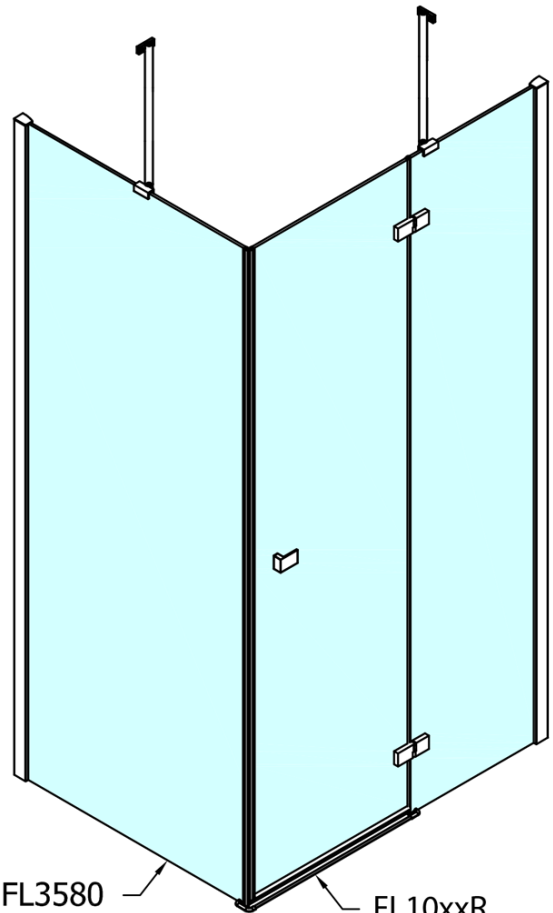

FORTIS Side Panel, 900mm, clear glass

Order code: FL3590

Basic information

Brand: Polysan

Series: FORTIS

Size

Width: 900 mm

Height: 2000 mm

Properties

Profile colour: Chrome - polished aluminum

Shape: Fixed panel for shower door

Glass colour: TRANSPARENT glass

Glass finish: Antidrop

Glass thickness: 8 mm

Weight / Piece: 39.0 kg

Packaging: 1 Piece

Warranty: 2 years

Technical sheet

FL10xxL
FL11xxL

FL3580
FL3590
FL3510

FL3580
FL3590
FL3510

FL10xxR
FL11xxR

Dveře	A (mm)	B (mm)	C (mm)
FL1080	785-801	≈ 200	779-795
FL1090	885-901	≈ 300	879-895
FL1010	985-1001	≈ 400	979-995
FL1011	1085-1101	≈ 500	1079-1095
FL1012	1185-1201	≈ 600	1179-1195
FL1113	1285-1301	≈ 700	1279-1295
FL1114	1385-1401	≈ 800	1379-1395
FL1115	1485-1501	≈ 900	1479-1495

Boční stěna	E	D
FL3580	785-801	779-795
FL3590	885-901	879-895
FL3510	985-1001	979-995