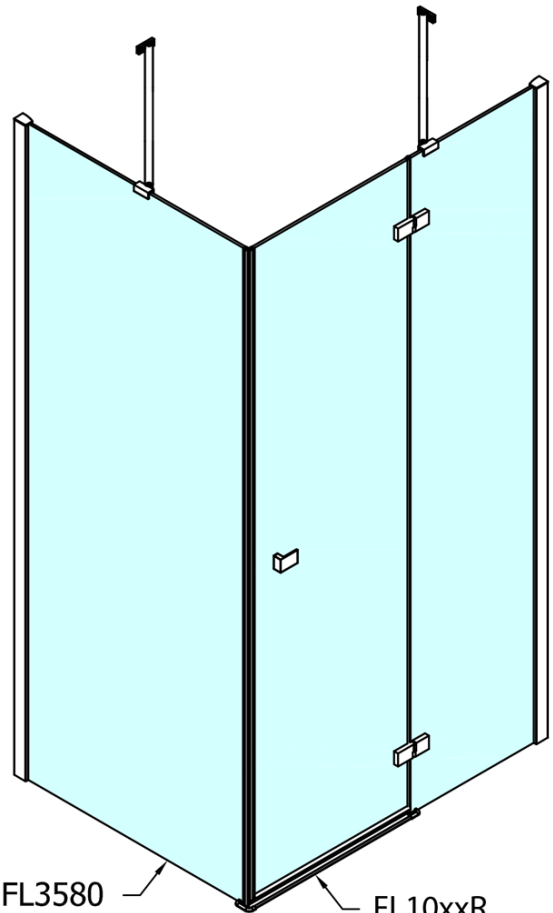

FORTIS Side Panel, 800mm, clear glass

Order code: FL3580

Basic information

Brand: Polysan

Series: FORTIS

Size

Width: 800 mm

Height: 2000 mm

Properties

Profile colour: Chrome - polished aluminum

Shape: Fixed panel for shower door

Glass colour: TRANSPARENT glass

Glass finish: Antidrop

Glass thickness: 8 mm

Weight / Piece: 35.0 kg

Packaging: 1 Piece

Warranty: 2 years

Technical sheet

FL10xxL
FL11xxL

FL3580
FL3590
FL3510

FL3580
FL3590
FL3510

FL10xxR
FL11xxR

Dveře	A (mm)	B (mm)	C (mm)
FL1080	785-801	≈ 200	779-795
FL1090	885-901	≈ 300	879-895
FL1010	985-1001	≈ 400	979-995
FL1011	1085-1101	≈ 500	1079-1095
FL1012	1185-1201	≈ 600	1179-1195
FL1113	1285-1301	≈ 700	1279-1295
FL1114	1385-1401	≈ 800	1379-1395
FL1115	1485-1501	≈ 900	1479-1495

Boční stěna	E	D
FL3580	785-801	779-795
FL3590	885-901	879-895
FL3510	985-1001	979-995