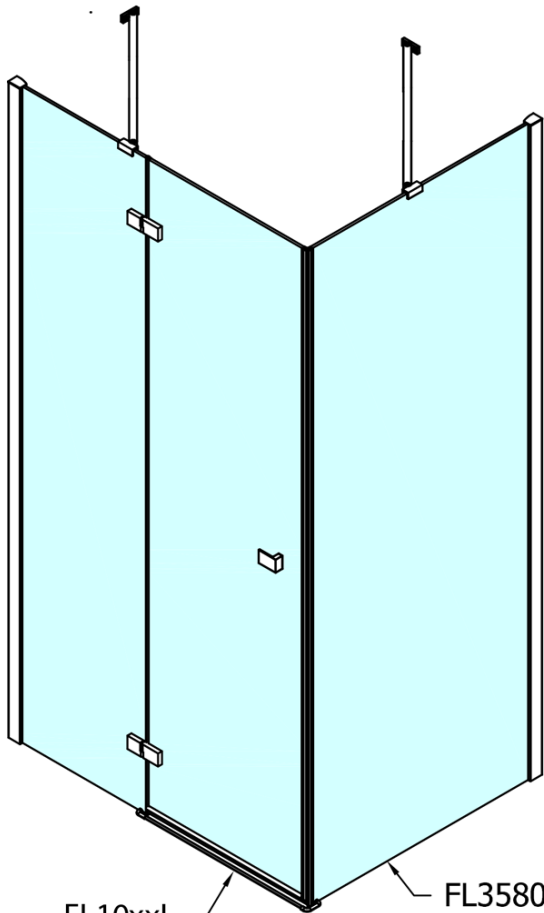

FORTIS Side Panel, 800mm, clear glass

Order code: FL3580

Basic information

Brand: Polysan

Series: FORTIS

Size

Width: 800 mm

Height: 2000 mm

Properties

Profile colour: Chrome - polished aluminum

Shape: Fixed panel for shower door

Glass colour: TRANSPARENT glass

Glass finish: Antidrop

Glass thickness: 8 mm

Weight / Piece: 35.0 kg

Packaging: 1 Piece

Warranty: 2 years

Technical sheet

FL10xxL
FL11xxL

FL3580
FL3590
FL3510

FL3580
FL3590
FL3510

FL10xxR
FL11xxR

Dveře	A (mm)	B (mm)	C (mm)
FL1080	785-801	≈ 200	779-795
FL1090	885-901	≈ 300	879-895
FL1010	985-1001	≈ 400	979-995
FL1011	1085-1101	≈ 500	1079-1095
FL1012	1185-1201	≈ 600	1179-1195
FL1113	1285-1301	≈ 700	1279-1295
FL1114	1385-1401	≈ 800	1379-1395
FL1115	1485-1501	≈ 900	1479-1495

Boční stěna	E	D
FL3580	785-801	779-795
FL3590	885-901	879-895
FL3510	985-1001	979-995