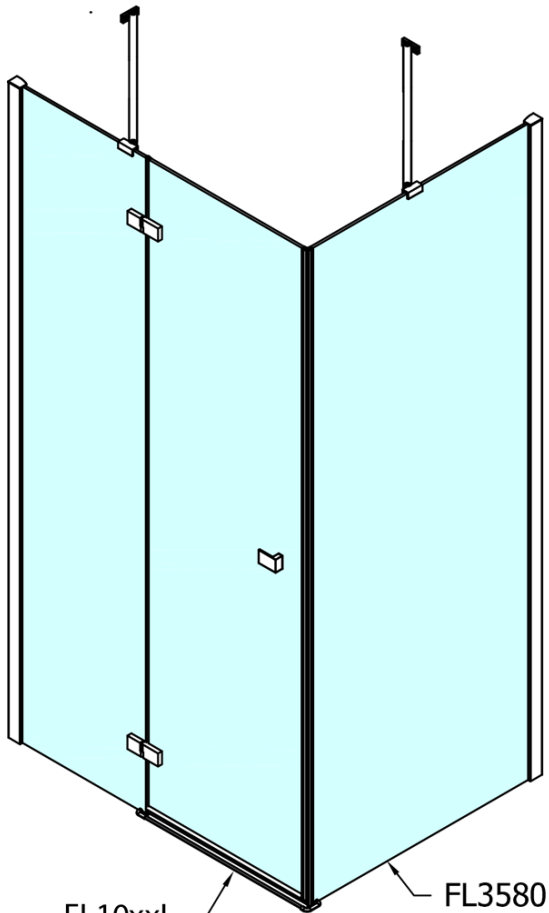

FORTIS Side Panel, 800mm, clear glass

Order code: FL3580

Basic information

Brand: Polysan

Series: FORTIS

Size

Width: 800 mm

Height: 2000 mm

Properties

Profile colour: Chrome - polished aluminum

Shape: Fixed panel for shower door

Glass colour: TRANSPARENT glass

Glass finish: Antidrop

Glass thickness: 8 mm

Weight / Piece: 35.0 kg

Packaging: 1 Piece

Warranty: 2 years

Technical sheet

FL10xxL
FL11xxL

FL3580
FL3590
FL3510

FL3580
FL3590
FL3510

FL10xxR
FL11xxR

Dveře	A (mm)	B (mm)	C (mm)
FL1080	785-801	≈ 200	779-795
FL1090	885-901	≈ 300	879-895
FL1010	985-1001	≈ 400	979-995
FL1011	1085-1101	≈ 500	1079-1095
FL1012	1185-1201	≈ 600	1179-1195
FL1113	1285-1301	≈ 700	1279-1295
FL1114	1385-1401	≈ 800	1379-1395
FL1115	1485-1501	≈ 900	1479-1495

Boční stěna	E	D
FL3580	785-801	779-795
FL3590	885-901	879-895
FL3510	985-1001	979-995