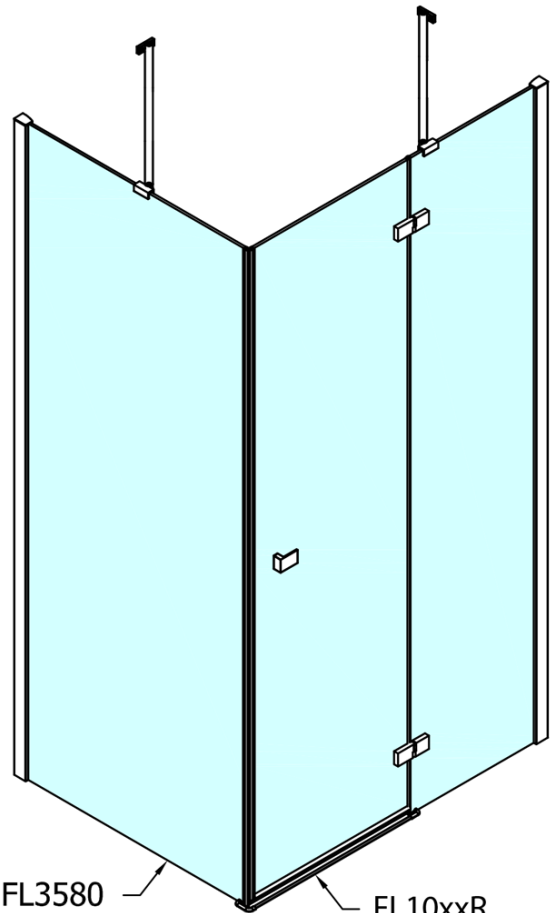

FORTIS Side Panel, 800mm, clear glass

Order code: FL3580

Basic information

Brand: Polysan

Series: FORTIS

Size

Width: 800 mm

Height: 2000 mm

Properties

Profile colour: Chrome - polished aluminum

Shape: Fixed panel for shower door

Glass colour: TRANSPARENT glass

Glass finish: Antidrop

Glass thickness: 8 mm

Weight / Piece: 35.0 kg

Packaging: 1 Piece

Warranty: 2 years

Technical sheet

FL10xxL
FL11xxL

FL3580
FL3590
FL3510

FL3580
FL3590
FL3510

FL10xxR
FL11xxR

Dveře	A (mm)	B (mm)	C (mm)
FL1080	785-801	≈ 200	779-795
FL1090	885-901	≈ 300	879-895
FL1010	985-1001	≈ 400	979-995
FL1011	1085-1101	≈ 500	1079-1095
FL1012	1185-1201	≈ 600	1179-1195
FL1113	1285-1301	≈ 700	1279-1295
FL1114	1385-1401	≈ 800	1379-1395
FL1115	1485-1501	≈ 900	1479-1495

Boční stěna	E	D
FL3580	785-801	779-795
FL3590	885-901	879-895
FL3510	985-1001	979-995