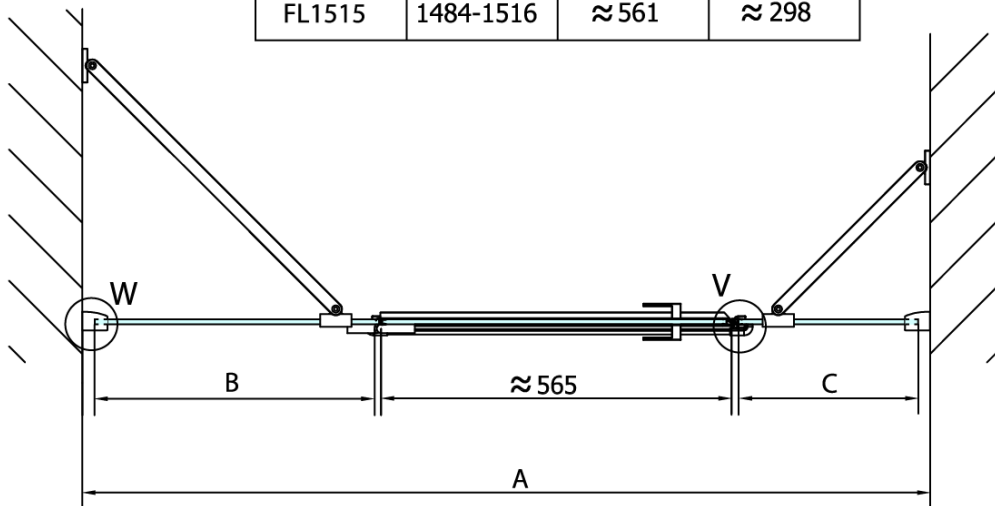

## Size

Width: 1400 mm  
Height: 2000 mm

## Properties

Profile colour: Chrome - polished aluminum  
Shape: Alcove door  
Type of opening: Single pivot door  
Opening direction: Right  
Opening width: 565 mm  
Glass colour: TRANSPARENT glass  
Glass finish: Antidrop  
Glass thickness: 8 mm  
Installation width from: 1385 mm  
Installation width up to: 1417 mm  
Properties: Frameless design  
Weight / Piece: 55.0 kg  
Packaging: 1 Piece  
Warranty: 2 years

## Spare parts

Acrylic gasket between glass 8mm, flag (Order code: NDFL0503)

Acrylic seal glass/floor (shower tray), length 1000mm for 8mm glass (Order code: 309D-08)

Technical sheet

FL15xxL

FL15xxR

FORTIS 3-Piece Alcove Shower Door 1400 mm, clear glass/right

MODEL	A	B	C
FL1513	1284-1316	≈361	≈298
FL1514	1384-1416	≈461	≈298
FL1515	1484-1516	≈561	≈298

W

V