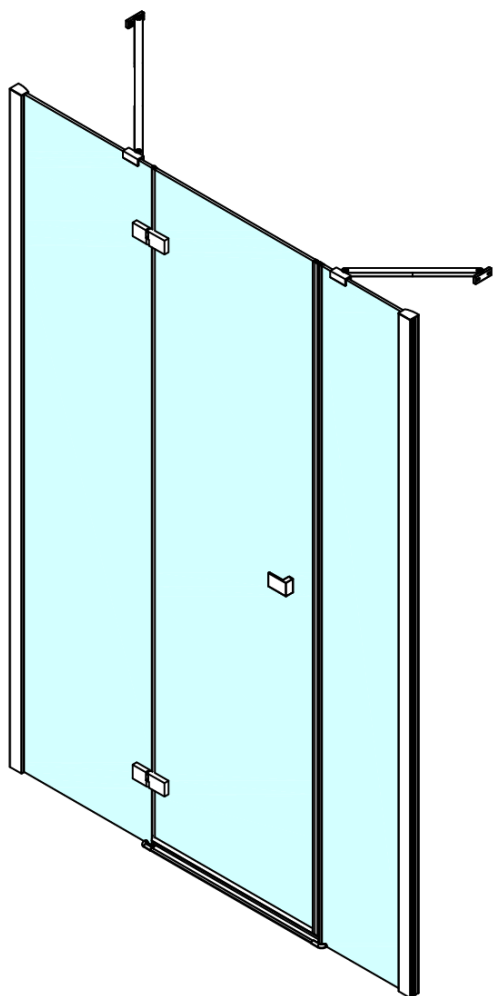

# FORTIS 3-Piece Alcove Shower Door 1400 mm, clear glass/right

Order code: FL1514R

## Size

Width: 1400 mm  
Height: 2000 mm

## Properties

Profile colour: Chrome - polished aluminum  
Shape: Alcove door  
Type of opening: Single pivot door  
Opening direction: Right  
Opening width: 565 mm  
Glass colour: TRANSPARENT glass  
Glass finish: Antidrop  
Glass thickness: 8 mm  
Installation width from: 1385 mm  
Installation width up to: 1417 mm  
Properties: Frameless design  
Weight / Piece: 55.0 kg  
Packaging: 1 Piece  
Warranty: 2 years

## Spare parts

Acrylic gasket between glass 8mm, flag (Order code: NDFL0503)

Acrylic seal glass/floor (shower tray), length 1000mm for 8mm glass (Order code: 309D-08)

Technical sheet

FL15xxL

FL15xxR

FORTIS 3-Piece Alcove Shower Door 1400 mm, clear glass/right