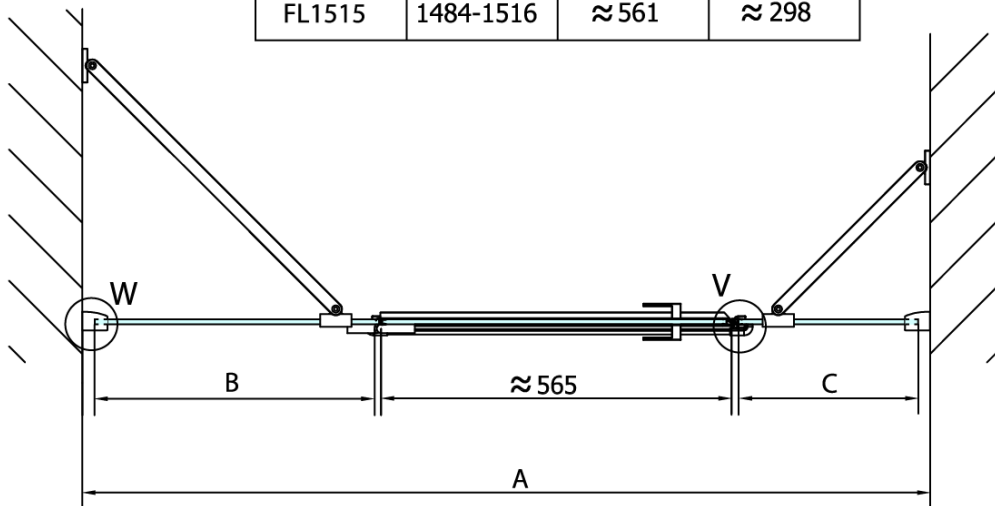

FORTIS 3-Piece Alcove Shower Door 1400 mm, clear glass/right

Order code: FL1514R

Basic information

Brand: Polysan
Series: FORTIS

Size

Width: 1400 mm
Height: 2000 mm

Properties

Profile colour: Chrome - polished aluminum
Shape: Alcove door
Type of opening: Single pivot door
Opening direction: Right
Opening width: 565 mm
Glass colour: TRANSPARENT glass
Glass finish: Antidrop
Glass thickness: 8 mm
Installation width from: 1385 mm
Installation width up to: 1417 mm
Properties: Frameless design
Weight / Piece: 55.0 kg
Packaging: 1 Piece
Warranty: 2 years

Spare parts

Vertical seal between glass 8mm (Order code: NDFL0503)
Bottom seal for door, glass 8mm, 1000mm (Order code: 309D-08)

Technical sheet

FL15xxL

FL15xxR

FORTIS 3-Piece Alcove Shower Door 1400 mm, clear glass/right

MODEL	A	B	C
FL1513	1284-1316	≈361	≈298
FL1514	1384-1416	≈461	≈298
FL1515	1484-1516	≈561	≈298

W

V