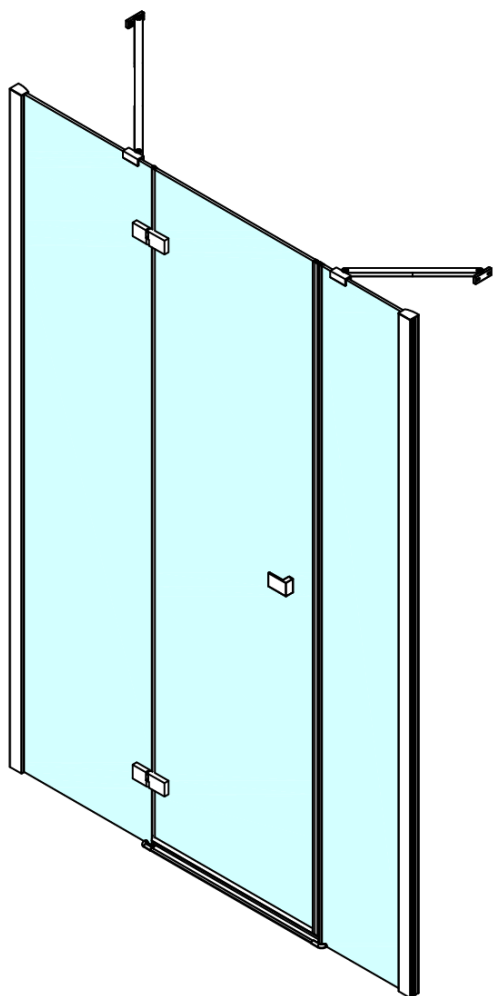

FORTIS 3-Piece Alcove Shower Door 1400 mm, clear glass/right

Order code: FL1514R

Basic information

Brand: Polysan
Series: FORTIS

Size

Width: 1400 mm
Height: 2000 mm

Properties

Profile colour: Chrome - polished aluminum
Shape: Alcove door
Type of opening: Single pivot door
Opening direction: Right
Opening width: 565 mm
Glass colour: TRANSPARENT glass
Glass finish: Antidrop
Glass thickness: 8 mm
Installation width from: 1385 mm
Installation width up to: 1417 mm
Properties: Frameless design
Weight / Piece: 55.0 kg
Packaging: 1 Piece
Warranty: 2 years

Spare parts

Vertical seal between glass 8mm (Order code: NDFL0503)
Bottom seal for door, glass 8mm, 1000mm (Order code: 309D-08)

Technical sheet

FL15xxL

FL15xxR

FORTIS 3-Piece Alcove Shower Door 1400 mm, clear glass/right

MODEL	A	B	C
FL1513	1284-1316	≈361	≈298
FL1514	1384-1416	≈461	≈298
FL1515	1484-1516	≈561	≈298

W

V