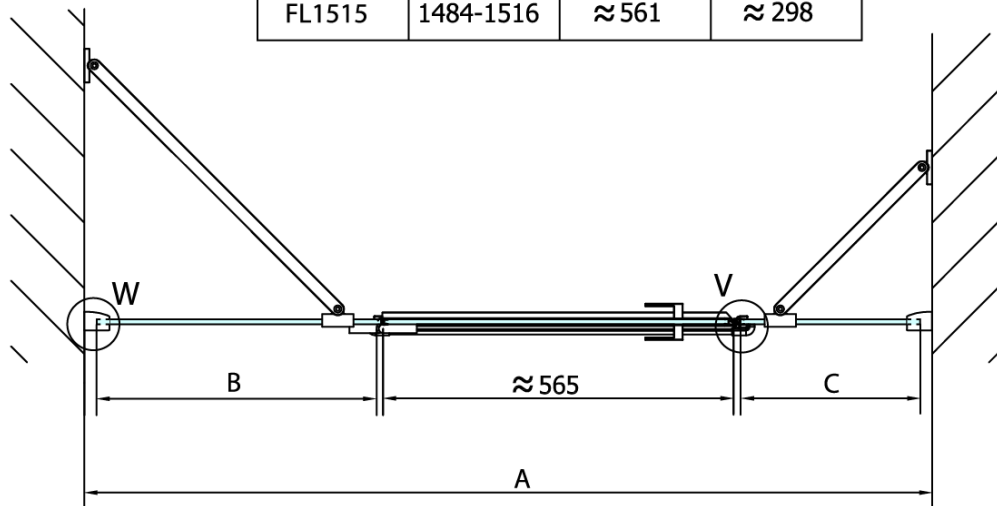

FORTIS 3-Piece Alcove Shower Door 1400 mm, clear glass/right

Order code: FL1514R

Basic information

Brand: Polysan
Series: FORTIS

Size

Width: 1400 mm
Height: 2000 mm

Properties

Profile colour: Chrome - polished aluminum
Shape: Alcove door
Type of opening: Single pivot door
Opening direction: Right
Opening width: 565 mm
Glass colour: TRANSPARENT glass
Glass finish: Antidrop
Glass thickness: 8 mm
Installation width from: 1385 mm
Installation width up to: 1417 mm
Properties: Frameless design
Weight / Piece: 55.0 kg
Packaging: 1 Piece
Warranty: 2 years

Spare parts

Acrylic gasket between glass 8mm, flag (Order code: NDFL0503)

Acrylic seal glass/floor (shower tray), length 1000mm for 8mm glass (Order code: 309D-08)

Technical sheet

FL15xxL

FL15xxR

FORTIS 3-Piece Alcove Shower Door 1400 mm, clear glass/right

MODEL	A	B	C
FL1513	1284-1316	≈361	≈298
FL1514	1384-1416	≈461	≈298
FL1515	1484-1516	≈561	≈298

W

V