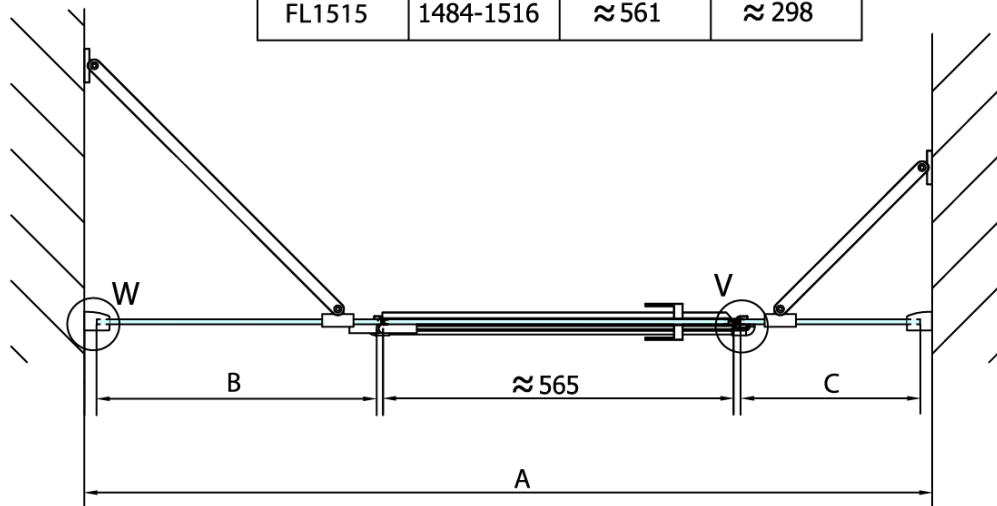

## Size

Width: 1400 mm  
Height: 2000 mm

## Properties

Profile colour: Chrome - polished aluminum  
Shape: Alcove door  
Type of opening: Single pivot door  
Opening direction: Right  
Opening width: 565 mm  
Glass colour: TRANSPARENT glass  
Glass finish: Antidrop  
Glass thickness: 8 mm  
Installation width from: 1385 mm  
Installation width up to: 1417 mm  
Properties: Frameless design  
Weight / Piece: 55.0 kg  
Packaging: 1 Piece  
Warranty: 2 years

## Spare parts

Acrylic gasket between glass 8mm, flag (Order code: NDFL0503)

Acrylic seal glass/floor (shower tray), length 1000mm for 8mm glass (Order code: 309D-08)

Technical sheet

FL15xxL

FL15xxR

FORTIS 3-Piece Alcove Shower Door 1400 mm, clear glass/right

MODEL	A	B	C
FL1513	1284-1316	≈361	≈298
FL1514	1384-1416	≈461	≈298
FL1515	1484-1516	≈561	≈298

W

V