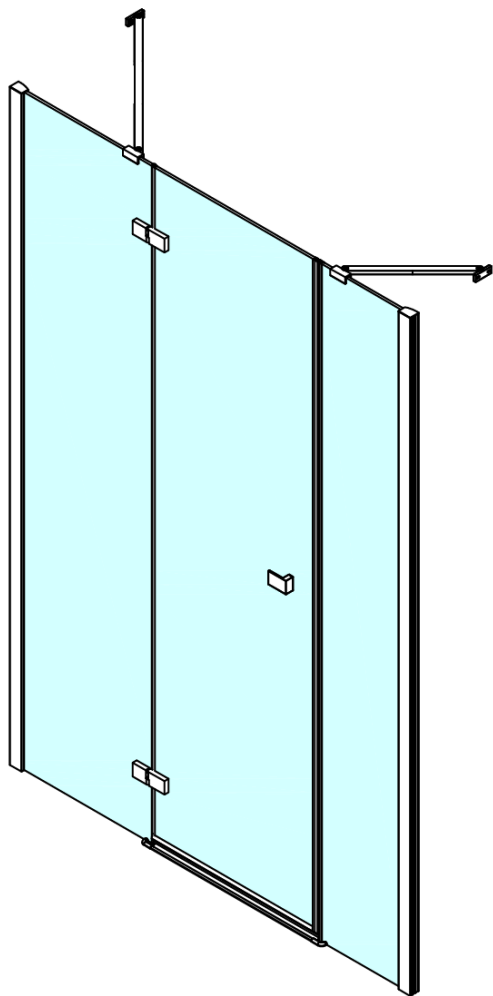

# FORTIS 3-Piece Alcove Shower Door 1400 mm, clear glass/right

Order code: FL1514R

## Size

Width: 1400 mm  
Height: 2000 mm

## Properties

Profile colour: Chrome - polished aluminum  
Shape: Alcove door  
Type of opening: Single pivot door  
Opening direction: Right  
Opening width: 565 mm  
Glass colour: TRANSPARENT glass  
Glass finish: Antidrop  
Glass thickness: 8 mm  
Installation width from: 1385 mm  
Installation width up to: 1417 mm  
Properties: Frameless design  
Weight / Piece: 55.0 kg  
Packaging: 1 Piece  
Warranty: 2 years

## Spare parts

Acrylic gasket between glass 8mm, flag (Order code: NDFL0503)

Acrylic seal glass/floor (shower tray), length 1000mm for 8mm glass (Order code: 309D-08)

Technical sheet

FL15xxL

FL15xxR

FORTIS 3-Piece Alcove Shower Door 1400 mm, clear glass/right