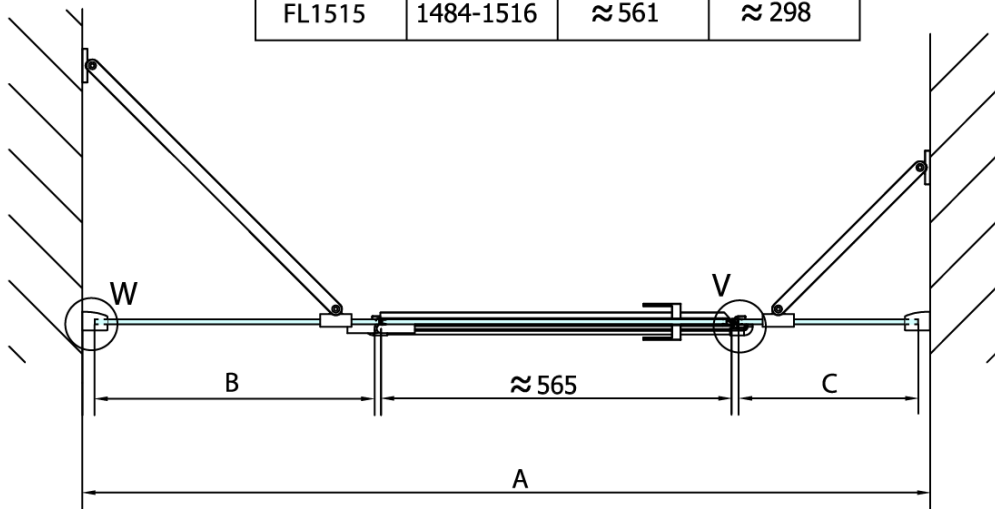

FORTIS 3-Piece Alcove Shower Door 1400 mm, clear glass/right

Order code: FL1514R

Basic information

Brand: Polysan
Series: FORTIS

Size

Width: 1400 mm
Height: 2000 mm

Properties

Profile colour: Chrome - polished aluminum
Shape: Alcove door
Type of opening: Single pivot door
Opening direction: Right
Opening width: 565 mm
Glass colour: TRANSPARENT glass
Glass finish: Antidrop
Glass thickness: 8 mm
Installation width from: 1385 mm
Installation width up to: 1417 mm
Properties: Frameless design
Weight / Piece: 55.0 kg
Packaging: 1 Piece
Warranty: 2 years

Spare parts

Acrylic gasket between glass 8mm, flag (Order code: NDFL0503)

Acrylic seal glass/floor (shower tray), length 1000mm for 8mm glass (Order code: 309D-08)

Technical sheet

FL15xxL

FL15xxR

FORTIS 3-Piece Alcove Shower Door 1400 mm, clear glass/right

MODEL	A	B	C
FL1513	1284-1316	≈361	≈298
FL1514	1384-1416	≈461	≈298
FL1515	1484-1516	≈561	≈298

W

V