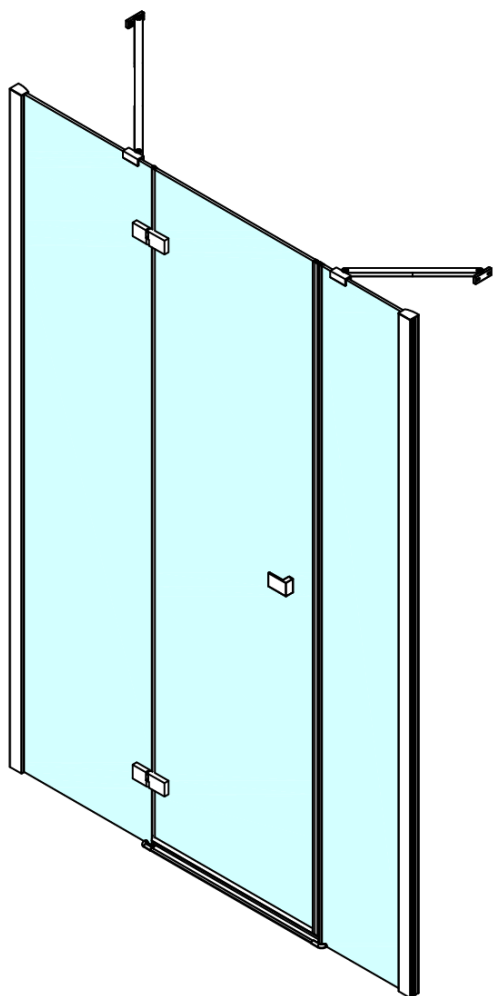

FORTIS 3-Piece Alcove Shower Door 1400 mm, clear glass/right

Order code: FL1514R

Basic information

Brand: Polysan
Series: FORTIS

Size

Width: 1400 mm
Height: 2000 mm

Properties

Profile colour: Chrome - polished aluminum
Shape: Alcove door
Type of opening: Single pivot door
Opening direction: Right
Opening width: 565 mm
Glass colour: TRANSPARENT glass
Glass finish: Antidrop
Glass thickness: 8 mm
Installation width from: 1385 mm
Installation width up to: 1417 mm
Properties: Frameless design
Weight / Piece: 55.0 kg
Packaging: 1 Piece
Warranty: 2 years

Spare parts

Acrylic gasket between glass 8mm, flag (Order code: NDFL0503)

Acrylic seal glass/floor (shower tray), length 1000mm for 8mm glass (Order code: 309D-08)

Technical sheet

FL15xxL

FL15xxR

FORTIS 3-Piece Alcove Shower Door 1400 mm, clear glass/right

MODEL	A	B	C
FL1513	1284-1316	≈361	≈298
FL1514	1384-1416	≈461	≈298
FL1515	1484-1516	≈561	≈298

W

V