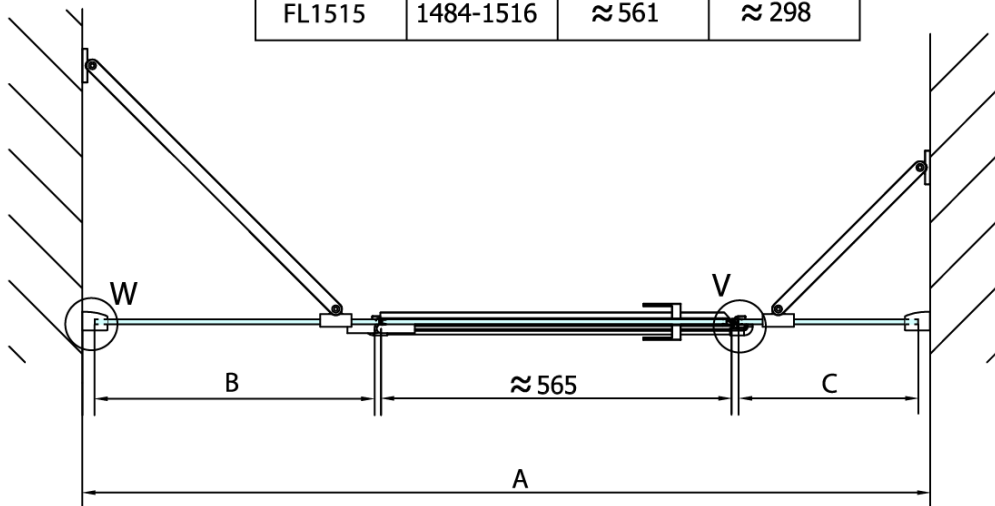

Properties

Profile colour: Chrome - polished aluminum

Shape: Alcove door

Type of opening: Single pivot door

Opening direction: Right

Opening width: 565 mm

Glass colour: TRANSPARENT glass

Glass finish: Antidrop

Glass thickness: 8 mm

Installation width from: 1285 mm

Installation width up to: 1317 mm

Properties: Frameless design

Weight / Piece: 53.0 kg

Packaging: 1 Piece

Warranty: 2 years

Spare parts

Acrylic seal glass/floor (shower tray), length 1000mm for 8mm glass (Order code: 309D-08)

Acrylic gasket between glass 8mm, flag (Order code: NDFL0503)

Technical sheet

FL15xxL

FL15xxR

FORTIS 3-Piece Alcove Shower Door 1300 mm, clear glass/right

MODEL	A	B	C
FL1513	1284-1316	≈361	≈298
FL1514	1384-1416	≈461	≈298
FL1515	1484-1516	≈561	≈298

W

V