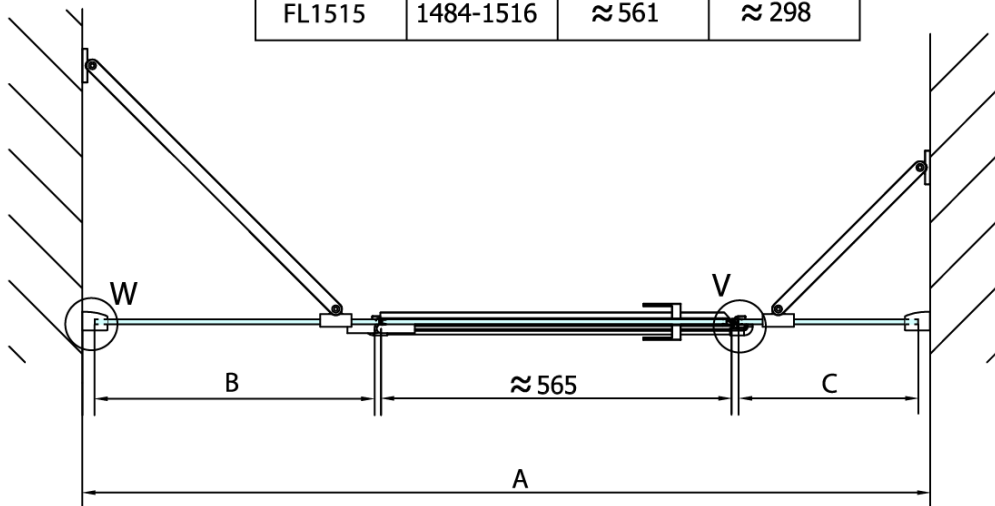

Properties

Profile colour: Chrome - polished aluminum

Shape: Alcove door

Type of opening: Single pivot door

Opening direction: Right

Opening width: 565 mm

Glass colour: TRANSPARENT glass

Glass finish: Antidrop

Glass thickness: 8 mm

Installation width from: 1285 mm

Installation width up to: 1317 mm

Properties: Frameless design

Weight / Piece: 53.0 kg

Packaging: 1 Piece

Warranty: 2 years

Spare parts

Bottom seal for door, glass 8mm, 1000mm (Order code: 309D-08)

Vertical seal between glass 8mm (Order code: NDFL0503)

Technical sheet

FL15xxL

FL15xxR

FORTIS 3-Piece Alcove Shower Door 1300 mm, clear glass/right

MODEL	A	B	C
FL1513	1284-1316	≈361	≈298
FL1514	1384-1416	≈461	≈298
FL1515	1484-1516	≈561	≈298

W

V