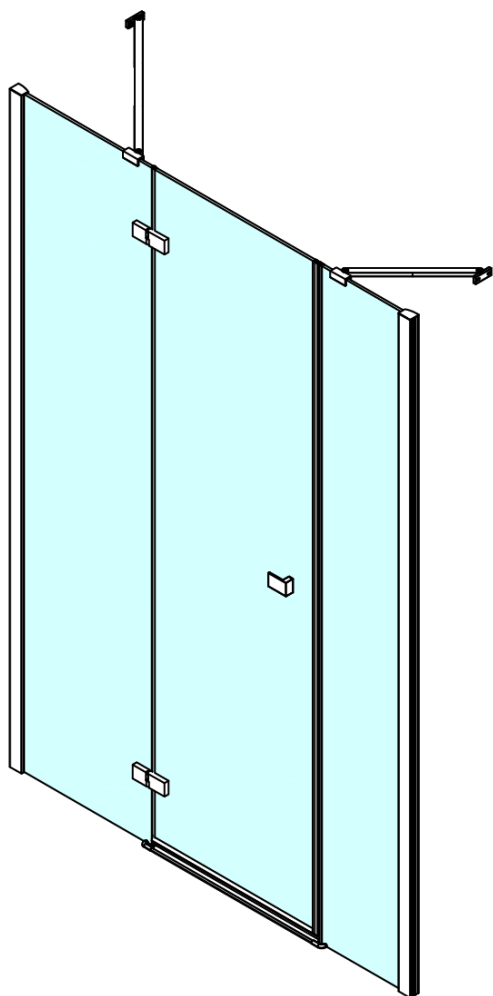

FORTIS 3-Piece Alcove Shower Door 1300 mm, clear glass/right

Order code: FL1513R

Basic information

Brand: Polysan

Series: FORTIS

Size

Width: 1300 mm

Height: 2000 mm

Properties

Profile colour: Chrome - polished aluminum

Shape: Alcove door

Type of opening: Single pivot door

Opening direction: Right

Opening width: 565 mm

Glass colour: TRANSPARENT glass

Glass finish: Antidrop

Glass thickness: 8 mm

Installation width from: 1285 mm

Installation width up to: 1317 mm

Properties: Frameless design

Weight / Piece: 53.0 kg

Packaging: 1 Piece

Warranty: 2 years

Spare parts

Bottom seal for door, glass 8mm, 1000mm (Order code: 309D-08)

Vertical seal between glass 8mm (Order code: NDFL0503)

Technical sheet

FL15xxL

FL15xxR

FORTIS 3-Piece Alcove Shower Door 1300 mm, clear glass/right