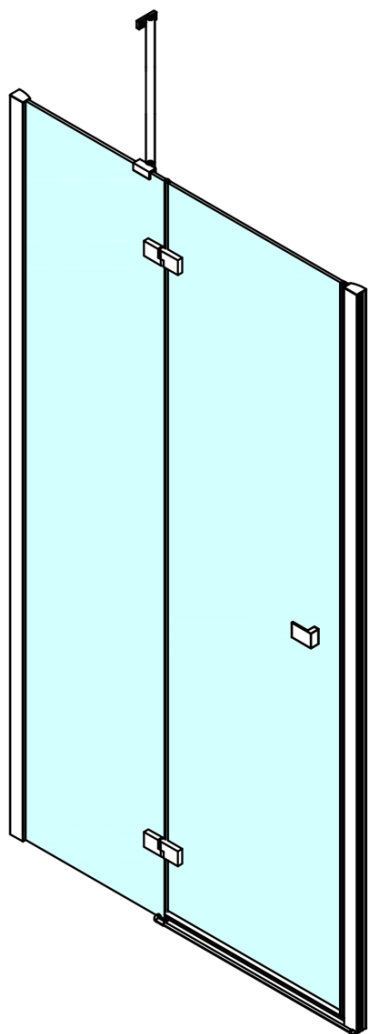

# FORTIS Alcove Shower Door 1200 mm, clear glass/right

Order code: FL1412R

## Size

Width: 1200 mm  
Height: 2000 mm

## Properties

Profile colour: Chrome - polished aluminum  
Shape: Alcove door  
Type of opening: Single pivot door  
Opening direction: Right  
Opening width: 540 mm  
Glass colour: TRANSPARENT glass  
Glass finish: Antidrop  
Glass thickness: 8 mm  
Installation width from: 1185 mm  
Installation width up to: 1211 mm  
Properties: Frameless design  
Weight / Piece: 51.0 kg  
Packaging: 1 Piece  
Warranty: 2 years

## Spare parts

Acrylic gasket between glass 8mm, flag (Order code: NDFL0503)

Acrylic seal glass/floor (shower tray), length 1000mm for 8mm glass (Order code: 309D-08)

Technical sheet

FL14xxL

FL14xxR

FORTIS Alcove Shower Door 1200 mm, clear glass/right