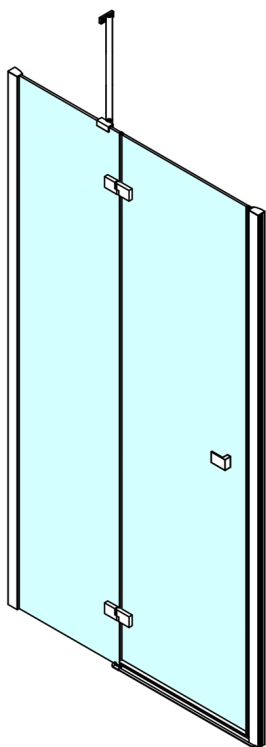

FORTIS Alcove Shower Door 1200 mm, clear glass/right

Order code: FL1412R

Size

Width: 1200 mm

Height: 2000 mm

Properties

Warranty: 2 years

Technical sheet

FL14xxL

FL14xxR

MODEL	A	B
FL1480	785-811	≈210
FL1490	885-911	≈310
FL1410	985-1011	≈410
FL1411	1085-1111	≈510
FL1412	1185-1211	≈610