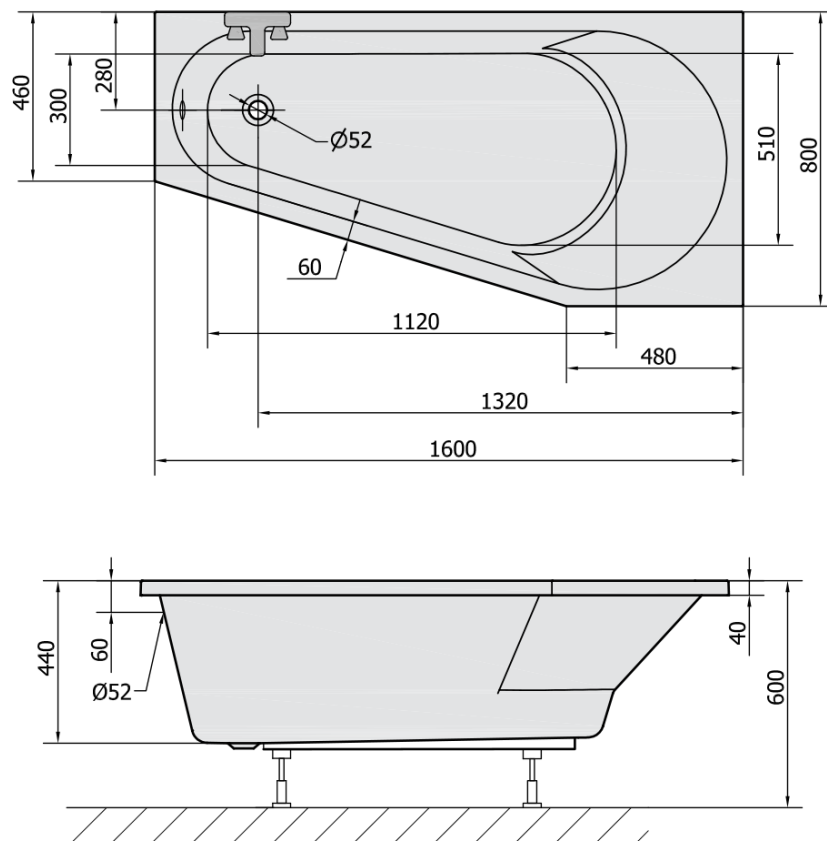

Order code: 21111

**Basic information**

Brand: Polysan

**Size**

Length: 1600 mm

Width: 800 mm

Height: 440 mm

Volume: 185 l

**Properties**

Colour: White

Colour options: According to the Swatch

Material: Acrylate

Shape: Asymmetric

Installation: Built-in

Waste diameter: 52 mm

Properties: Edge height 40 mm (Standard)

Weight / Piece: 20.29 kg

Packaging: 1 Piece

Warranty: 10 years

**We recommend buy**

1 Piece Bath Support Legs for Acrylic Bath Polysan, 51,5cm, Pair (Order code: PO60-60)

1 Piece PROJEKTA R 160 Front Panel (Order code: 21312)

1 Piece Sound insulation bath tape, 3m (Order code: 93400)

1 Piece Bath Trap 6/4", height: 42mm, DN40 (Order code: 71712)

Technical sheet

VOLUME 185L