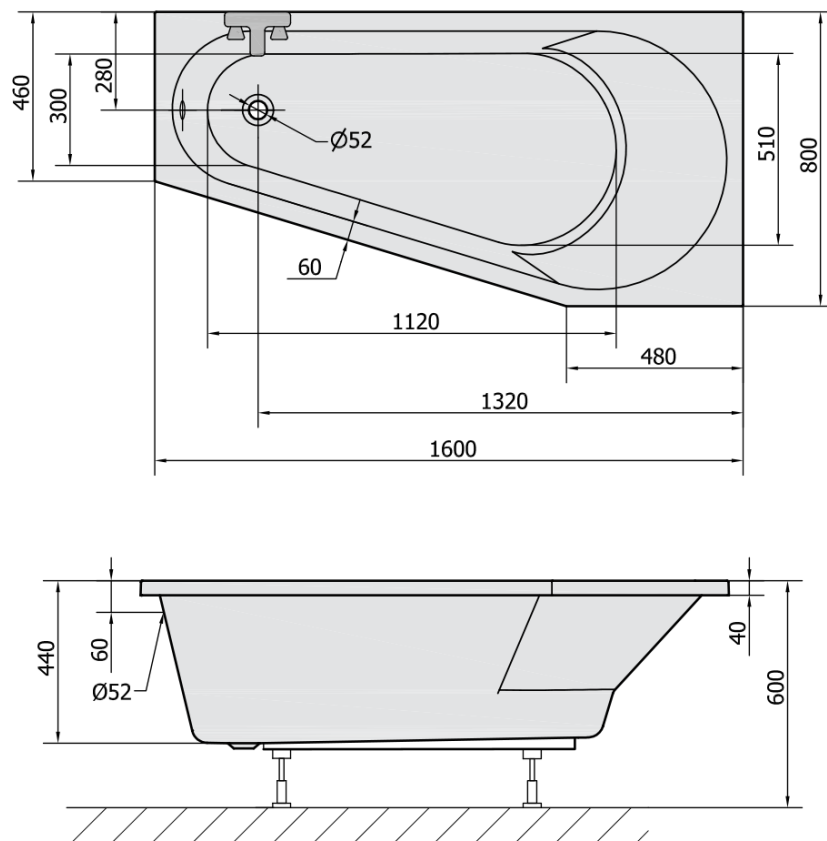

Order code: 21111

Basic information

Brand: Polysan

Size

Length: 1600 mm

Width: 800 mm

Height: 440 mm

Volume: 185 l

Properties

Colour: White

Colour options: According to the Swatch

Material: Acrylate

Shape: Asymmetric

Installation: Built-in

Waste diameter: 52 mm

Properties: Edge height 40 mm (Standard)

Package does not contain: Trap, Pop Up Bath Waste

Weight / Piece: 20.29 kg

Packaging: 1 Piece

Warranty: 10 years

We recommend buy

1 Piece Bath Support Legs for Acrylic Bath Polysan, 51,5cm, Pair (Order code: PO60-60)

1 Piece PROJEKTA R 160 Front Panel (Order code: 21312)

1 Piece Sound insulation bath tape, 3m (Order code: 93400)

1 Piece Bath Trap 6/4", height: 42mm, DN40 (Order code: 71712)

Technical sheet

VOLUME 185L