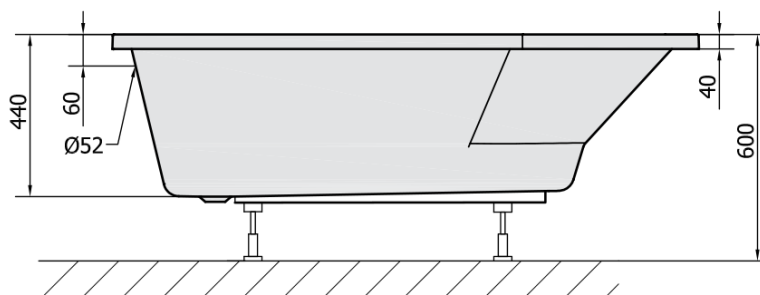

**PROJEKTAR Asymmetric Bath 160x80x44cm, White**

**Order code:** 21111

**Size**

Length: 1600 mm  
 Width: 800 mm  
 Height: 440 mm  
 Volume: 185 l

**Properties**

Colour: White  
 Material: Acrylate  
 Warranty: 10 years

**Technical sheet**

VOLUME 185L