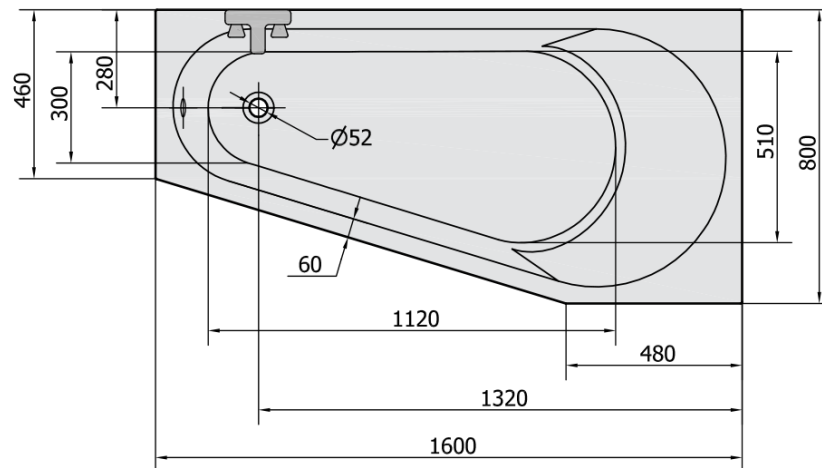

**PROJEKTAR Asymmetric Bath 160x80x44cm, White**

**Order code:** 21111

**Size**

Length: 1600 mm  
 Width: 800 mm  
 Height: 440 mm  
 Volume: 185 l

**Properties**

Colour: White  
 Material: Acrylate  
 Warranty: 10 years

**Technical sheet**

VOLUME 185L