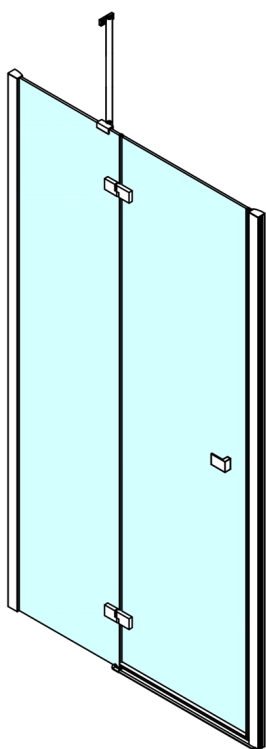

## FORTIS Alcove Shower Door 900 mm, clear glass/right

**Order code:** FL1490R

**Size**

Width: 900 mm

Height: 2000 mm

**Properties**

Warranty: 2 years

### Technical sheet

FL14xxL

FL14xxR

MODEL	A	B
FL1480	785-811	≈210
FL1490	885-911	≈310
FL1410	985-1011	≈410
FL1411	1085-1111	≈510
FL1412	1185-1211	≈610