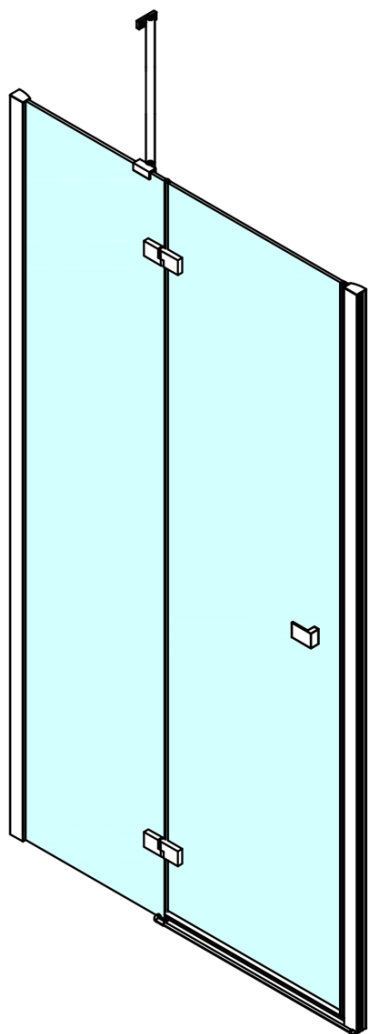

# FORTIS Alcove Shower Door 800 mm, clear glass/right

Order code: FL1480R

## Size

Width: 800 mm  
Height: 2000 mm

## Properties

Profile colour: Chrome - polished aluminum  
Shape: Alcove door  
Type of opening: Single pivot door  
Opening direction: Right  
Opening width: 540 mm  
Glass colour: TRANSPARENT glass  
Glass finish: Antidrop  
Glass thickness: 8 mm  
Installation width from: 785 mm  
Installation width up to: 811 mm  
Properties: Frameless design  
Weight / Piece: 42.0 kg  
Packaging: 1 Piece  
Warranty: 2 years

## Spare parts

Acrylic gasket between glass 8mm, flag (Order code: NDFL0503)

Acrylic seal glass/floor (shower tray), length 1000mm for 8mm glass (Order code: 309D-08)

Technical sheet

FL14xxL

FL14xxR

**FORTIS Alcove Shower Door 800 mm, clear glass/right**