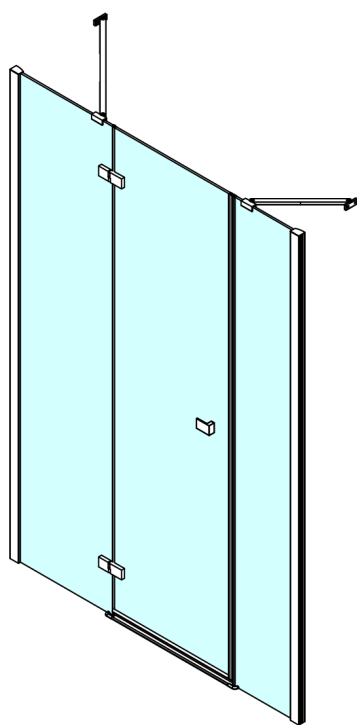

FORTIS 3-Piece Alcove Shower Door 1500 mm, clear glass/left

Order code: FL1515L

Size

Width: 1500 mm

Height: 2000 mm

Properties

Warranty: 2 years

Technical sheet

FL15xxL

FL15xxR

MODEL	A	B	C
FL1513	1284-1316	≈361	≈298
FL1514	1384-1416	≈461	≈298
FL1515	1484-1516	≈561	≈298