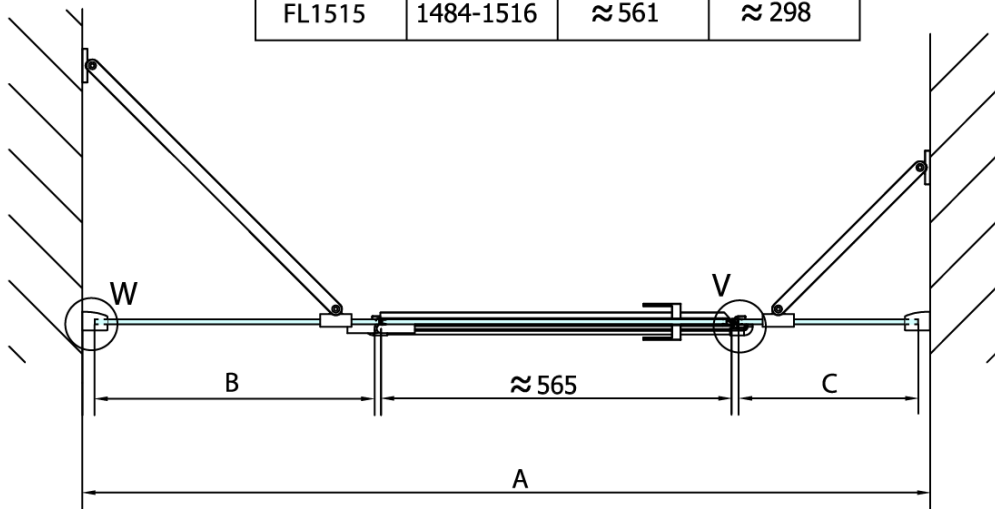

Properties

Profile colour: Chrome - polished aluminum

Shape: Alcove door

Type of opening: Single pivot door

Opening direction: Left

Opening width: 565 mm

Glass colour: TRANSPARENT glass

Glass finish: Antidrop

Glass thickness: 8 mm

Installation width from: 1385 mm

Installation width up to: 1417 mm

Properties: Frameless design

Weight / Piece: 55.0 kg

Packaging: 1 Piece

Warranty: 2 years

Spare parts

Acrylic gasket between glass 8mm, flag (Order code: NDFL0503)

Acrylic seal glass/floor (shower tray), length 1000mm for 8mm glass (Order code: 309D-08)

Technical sheet

FL15xxL

FL15xxR

FORTIS 3-Piece Alcove Shower Door 1400 mm, clear glass/left

MODEL	A	B	C
FL1513	1284-1316	≈361	≈298
FL1514	1384-1416	≈461	≈298
FL1515	1484-1516	≈561	≈298

W

V