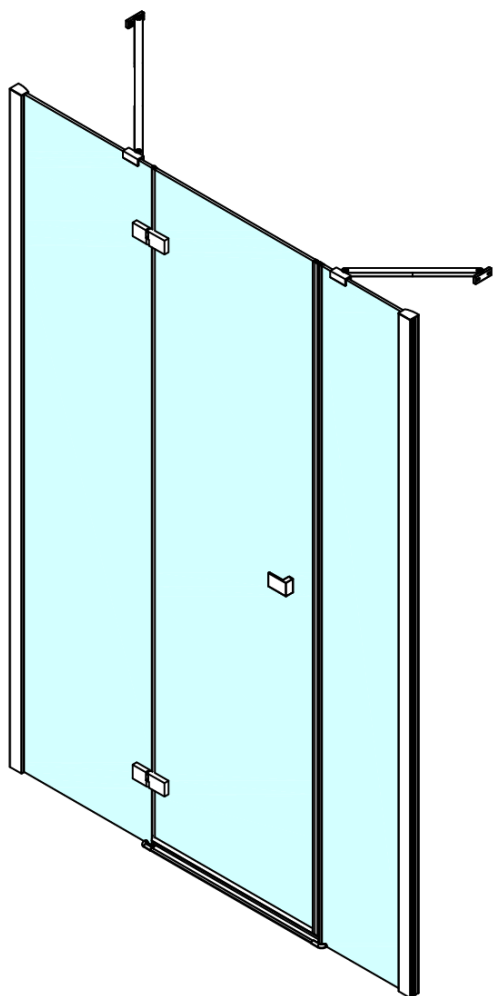

FORTIS 3-Piece Alcove Shower Door 1400 mm, clear glass/left

Order code: FL1514L

Basic information

Brand: Polysan

Series: FORTIS

Size

Width: 1400 mm

Height: 2000 mm

Properties

Profile colour: Chrome - polished aluminum

Shape: Alcove door

Type of opening: Single pivot door

Opening direction: Left

Opening width: 565 mm

Glass colour: TRANSPARENT glass

Glass finish: Antidrop

Glass thickness: 8 mm

Installation width from: 1385 mm

Installation width up to: 1417 mm

Properties: Frameless design

Weight / Piece: 55.0 kg

Packaging: 1 Piece

Warranty: 2 years

Spare parts

Acrylic gasket between glass 8mm, flag (Order code: NDFL0503)

Acrylic seal glass/floor (shower tray), length 1000mm for 8mm glass (Order code: 309D-08)

Technical sheet

FL15xxL

FL15xxR

FORTIS 3-Piece Alcove Shower Door 1400 mm, clear glass/left