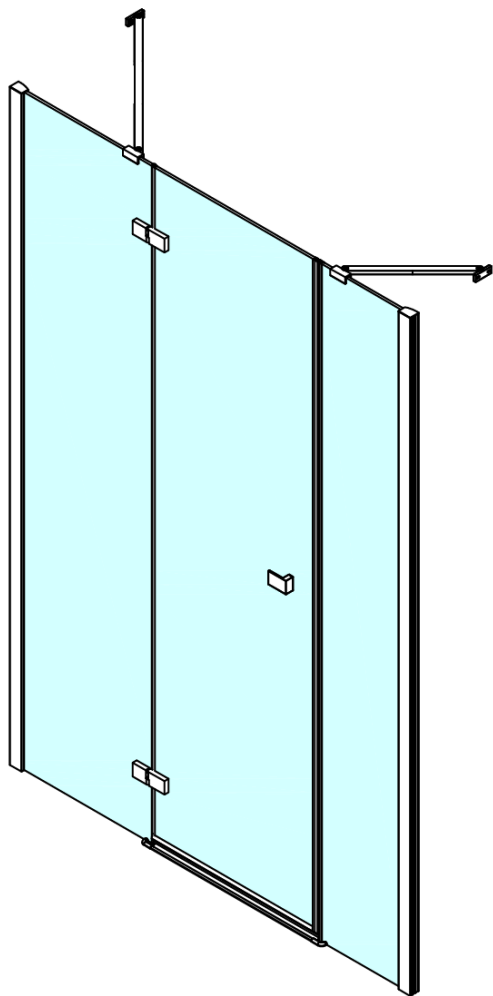

FORTIS 3-Piece Alcove Shower Door 1400 mm, clear glass/left

Order code: FL1514L

Basic information

Brand: Polysan

Series: FORTIS

Size

Width: 1400 mm

Height: 2000 mm

Properties

Profile colour: Chrome - polished aluminum

Shape: Alcove door

Type of opening: Single pivot door

Opening direction: Left

Opening width: 565 mm

Glass colour: TRANSPARENT glass

Glass finish: Antidrop

Glass thickness: 8 mm

Installation width from: 1385 mm

Installation width up to: 1417 mm

Properties: Frameless design

Weight / Piece: 55.0 kg

Packaging: 1 Piece

Warranty: 2 years

Spare parts

Acrylic gasket between glass 8mm, flag (Order code: NDFL0503)

Acrylic seal glass/floor (shower tray), length 1000mm for 8mm glass (Order code: 309D-08)

Technical sheet

FL15xxL

FL15xxR

FORTIS 3-Piece Alcove Shower Door 1400 mm, clear glass/left