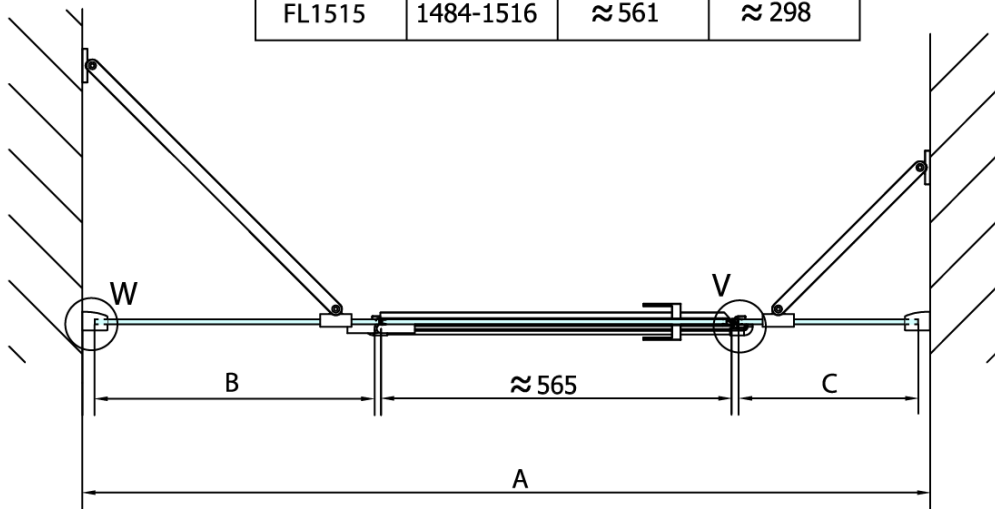

Properties

Profile colour: Chrome - polished aluminum

Shape: Alcove door

Type of opening: Single pivot door

Opening direction: Left

Opening width: 565 mm

Glass colour: TRANSPARENT glass

Glass finish: Antidrop

Glass thickness: 8 mm

Installation width from: 1385 mm

Installation width up to: 1417 mm

Properties: Frameless design

Weight / Piece: 55.0 kg

Packaging: 1 Piece

Warranty: 2 years

Spare parts

Acrylic gasket between glass 8mm, flag (Order code: NDFL0503)

Acrylic seal glass/floor (shower tray), length 1000mm for 8mm glass (Order code: 309D-08)

Technical sheet

FL15xxL

FL15xxR

FORTIS 3-Piece Alcove Shower Door 1400 mm, clear glass/left

| MODEL | A | B | C |
|--------|-----------|------|------|
| FL1513 | 1284-1316 | ≈361 | ≈298 |
| FL1514 | 1384-1416 | ≈461 | ≈298 |
| FL1515 | 1484-1516 | ≈561 | ≈298 |

W

V