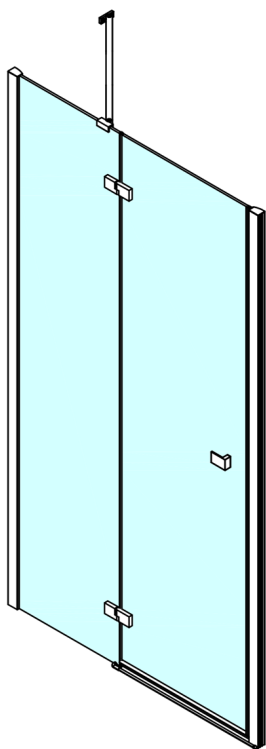

FORTIS Alcove Shower Door 1200 mm, clear glass/left

Order code: FL1412L

Size

Width: 1200 mm

Height: 2000 mm

Properties

Warranty: 2 years

Technical sheet

FL14xxL

FL14xxR

MODEL	A	B
FL1480	785-811	≈210
FL1490	885-911	≈310
FL1410	985-1011	≈410
FL1411	1085-1111	≈510
FL1412	1185-1211	≈610