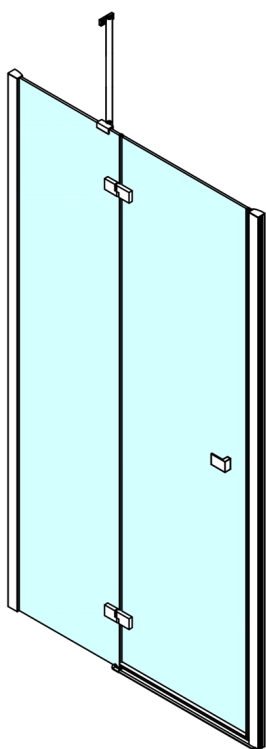

FORTIS Alcove Shower Door 1100 mm, clear glass/left

Order code: FL1411L

Size

Width: 1100 mm

Height: 2000 mm

Properties

Warranty: 2 years

Technical sheet

FL14xxL

FL14xxR

MODEL	A	B
FL1480	785-811	≈210
FL1490	885-911	≈310
FL1410	985-1011	≈410
FL1411	1085-1111	≈510
FL1412	1185-1211	≈610