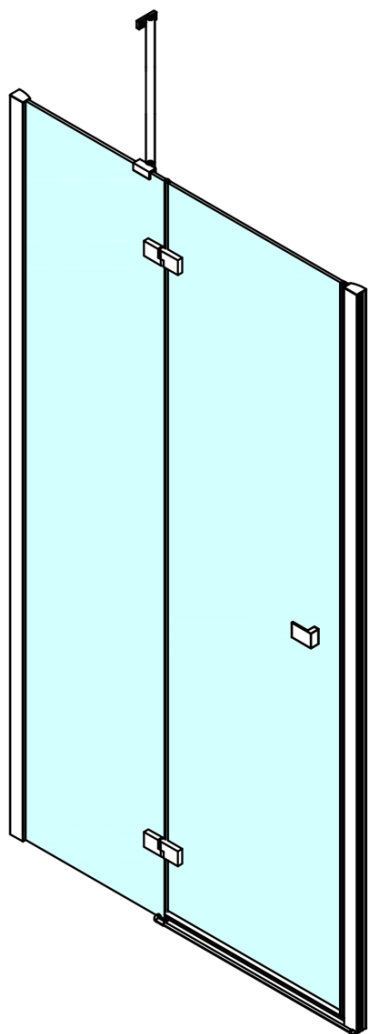

# FORTIS Alcove Shower Door 1000 mm, clear glass/left

Order code: FL1410L

## Size

Width: 1000 mm  
Height: 2000 mm

## Properties

Profile colour: Chrome - polished aluminum  
Shape: Alcove door  
Type of opening: Single pivot door  
Opening direction: Left  
Opening width: 540 mm  
Glass colour: TRANSPARENT glass  
Glass finish: Antidrop  
Glass thickness: 8 mm  
Installation width from: 985 mm  
Installation width up to: 1011 mm  
Properties: Frameless design  
Weight / Piece: 47.0 kg  
Packaging: 1 Piece  
Warranty: 2 years

## Spare parts

Acrylic gasket between glass 8mm, flag (Order code: NDFL0503)

Acrylic seal glass/floor (shower tray), length 1000mm for 8mm glass (Order code: 309D-08)

Technical sheet

FL14xxL

FL14xxR

FORTIS Alcove Shower Door 1000 mm, clear glass/left