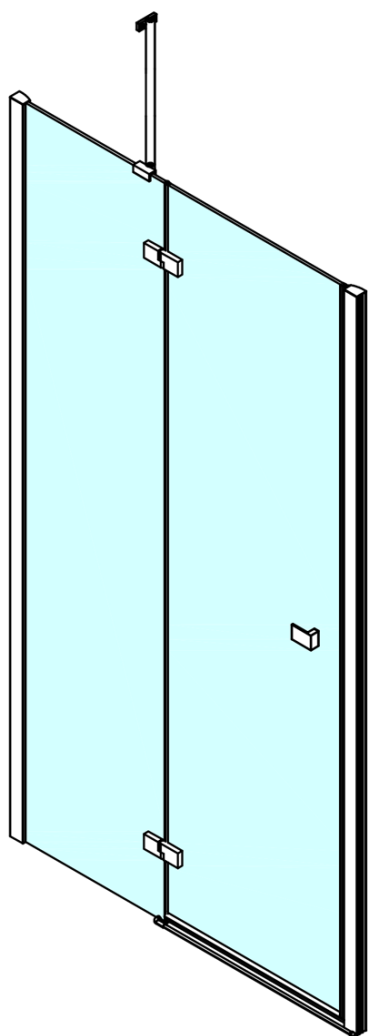

Order code: FL1490L

Basic information

Brand: Polysan
Series: FORTIS

Size

Width: 900 mm
Height: 2000 mm

Properties

Profile colour: Chrome - polished aluminum
Shape: Alcove door
Type of opening: Single pivot door
Opening direction: Left
Opening width: 540 mm
Glass colour: TRANSPARENT glass
Glass finish: Antidrop
Glass thickness: 8 mm
Installation width from: 885 mm
Installation width up to: 911 mm
Properties: Frameless design
Weight / Piece: 42.0 kg
Packaging: 1 Piece
Warranty: 2 years

Spare parts

Acrylic gasket between glass 8mm, flag (Order code: NDFL0503)

Acrylic seal glass/floor (shower tray), length 1000mm for 8mm glass (Order code: 309D-08)

Technical sheet

FL14xxL

FL14xxR

MODEL	A	B
FL1480	785-811	≈210
FL1490	885-911	≈310
FL1410	985-1011	≈410
FL1411	1085-1111	≈510
FL1412	1185-1211	≈610