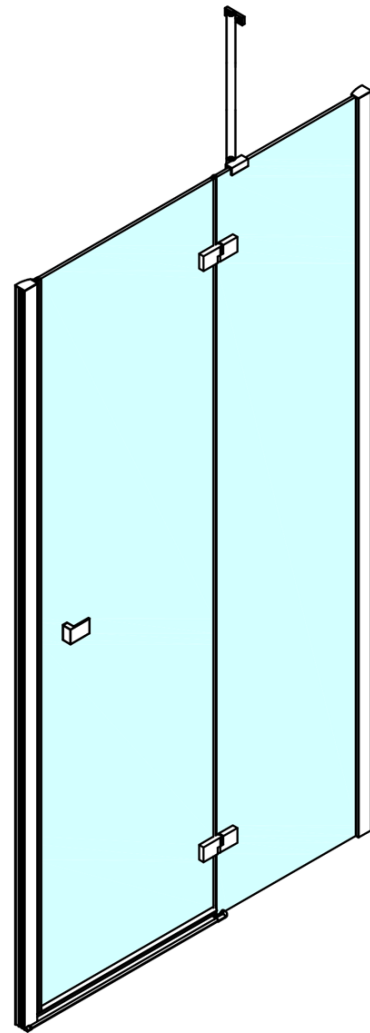

Order code: FL1490L

Basic information

Brand: Polysan
Series: FORTIS

Size

Width: 900 mm
Height: 2000 mm

Properties

Profile colour: Chrome - polished aluminum
Shape: Alcove door
Type of opening: Single pivot door
Opening direction: Left
Opening width: 540 mm
Glass colour: TRANSPARENT glass
Glass finish: Antidrop
Glass thickness: 8 mm
Installation width from: 885 mm
Installation width up to: 911 mm
Properties: Frameless design
Weight / Piece: 42.0 kg
Packaging: 1 Piece
Warranty: 2 years

Spare parts

Acrylic gasket between glass 8mm, flag (Order code: NDFL0503)

Acrylic seal glass/floor (shower tray), length 1000mm for 8mm glass (Order code: 309D-08)

Technical sheet

FL14xxL

FL14xxR

MODEL	A	B
FL1480	785-811	≈210
FL1490	885-911	≈310
FL1410	985-1011	≈410
FL1411	1085-1111	≈510
FL1412	1185-1211	≈610