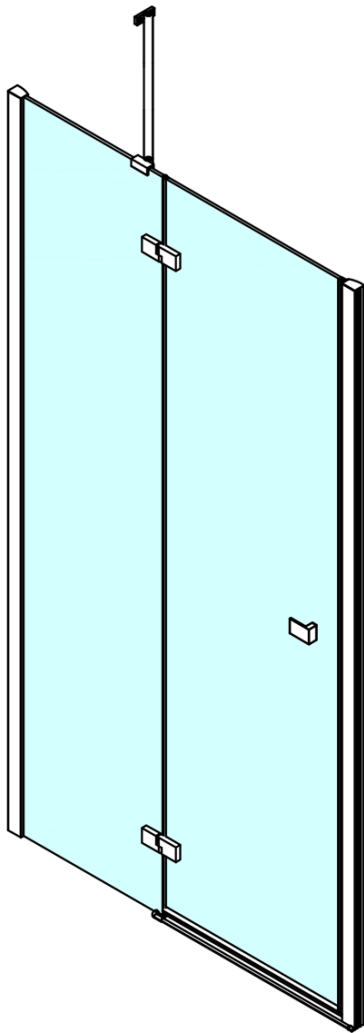

Order code: FL1490L

Basic information

Brand: Polysan
Series: FORTIS

Size

Width: 900 mm
Height: 2000 mm

Properties

Profile colour: Chrome - polished aluminum
Shape: Alcove door
Type of opening: Single pivot door
Opening direction: Left
Opening width: 540 mm
Glass colour: TRANSPARENT glass
Glass finish: Antidrop
Glass thickness: 8 mm
Installation width from: 885 mm
Installation width up to: 911 mm
Properties: Frameless design
Weight / Piece: 42.0 kg
Packaging: 1 Piece
Warranty: 2 years

Spare parts

Acrylic gasket between glass 8mm, flag (Order code: NDFL0503)

Acrylic seal glass/floor (shower tray), length 1000mm for 8mm glass (Order code: 309D-08)

Technical sheet

FL14xxL

FL14xxR

MODEL	A	B
FL1480	785-811	≈210
FL1490	885-911	≈310
FL1410	985-1011	≈410
FL1411	1085-1111	≈510
FL1412	1185-1211	≈610