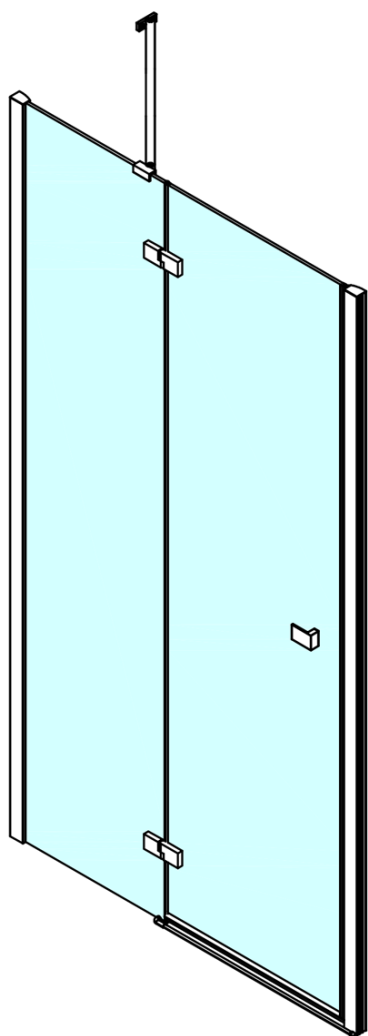

Order code: FL1490L

Basic information

Brand: Polysan

Series: FORTIS

Size

Width: 900 mm

Height: 2000 mm

Properties

Profile colour: Chrome - polished aluminum

Shape: Alcove door

Type of opening: Single pivot door

Opening direction: Left

Opening width: 540 mm

Glass colour: TRANSPARENT glass

Glass finish: Antidrop

Glass thickness: 8 mm

Installation width from: 885 mm

Installation width up to: 911 mm

Properties: Frameless design

Weight / Piece: 42.0 kg

Packaging: 1 Piece

Warranty: 2 years

Spare parts

Acrylic gasket between glass 8mm, flag (Order code: NDFL0503)

Acrylic seal glass/floor (shower tray), length 1000mm for 8mm glass (Order code: 309D-08)

Technical sheet

FL14xxL

FL14xxR

MODEL	A	B
FL1480	785-811	≈210
FL1490	885-911	≈310
FL1410	985-1011	≈410
FL1411	1085-1111	≈510
FL1412	1185-1211	≈610