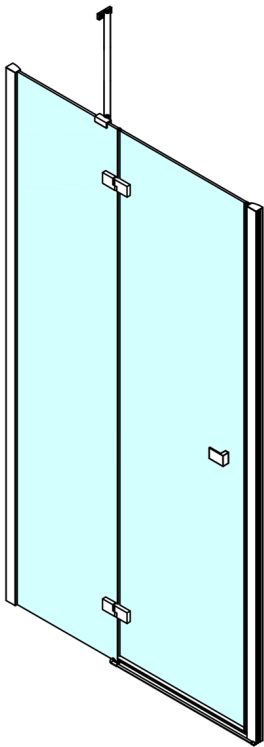

FORTIS Alcove Shower Door 900 mm, clear glass/left

Order code: FL1490L

Size

Width: 900 mm

Height: 2000 mm

Properties

Warranty: 2 years

Technical sheet

FL14xxL

FL14xxR

| MODEL | A | B |
|--------|-----------|------|
| FL1480 | 785-811 | ≈210 |
| FL1490 | 885-911 | ≈310 |
| FL1410 | 985-1011 | ≈410 |
| FL1411 | 1085-1111 | ≈510 |
| FL1412 | 1185-1211 | ≈610 |