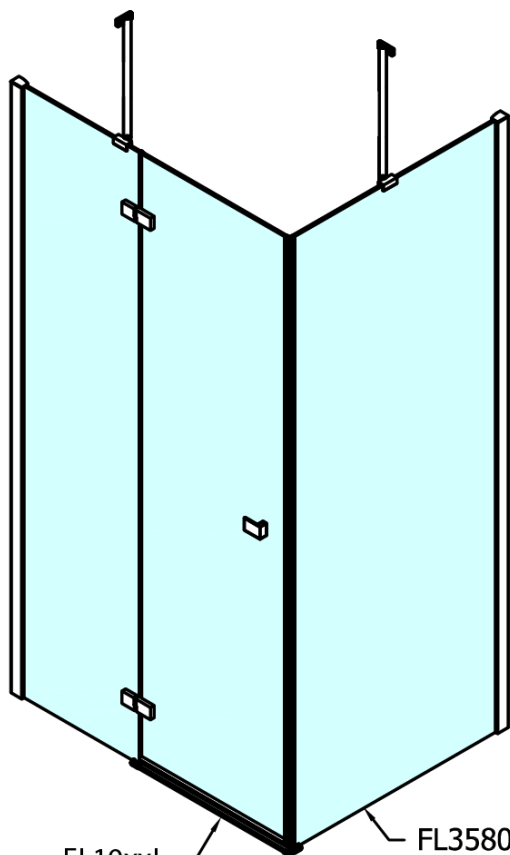

### Size

Width: 1500 mm

Height: 2000 mm

### Properties

Profile colour: Chrome - polished aluminum

Shape: Combinable door

Type of opening: Single pivot door

Glass colour: TRANSPARENT glass

Glass finish: Antidrop

Glass thickness: 8 mm

Weight / Piece: 58.0 kg

### Spare parts

Acrylic seal glass/floor (shower tray), length 1000mm for 8mm glass (Order code: 309D-08)

Acrylic gasket between glass 8mm, flag (Order code: NDFL0503)

Technical sheet

FL10xxL  
FL11xxL

FL10xxR  
FL11xxR

	A (mm)	B (mm)	C (mm)
FL1080	785-801	≈ 210	779-795
FL1090	885-901	≈ 310	879-895
FL1010	985-1001	≈ 410	979-995
FL1011	1085-1101	≈ 510	1079-1095
FL1012	1185-1201	≈ 610	1179-1195
FL1113	1285-1301	≈ 710	1279-1295
FL1114	1385-1401	≈ 810	1379-1395
FL1115	1485-1501	≈ 910	1479-1495