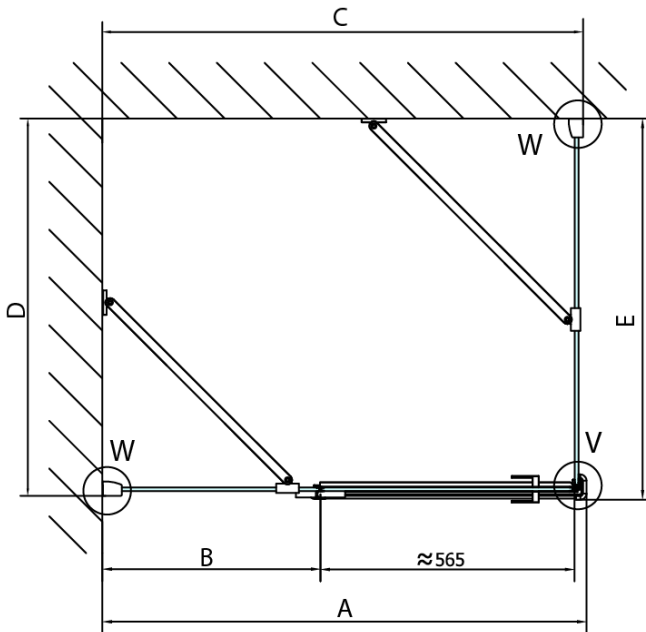

FORTIS Shower Door 1500mm, clear glass/right

Order code: FL1115R

Basic information

Brand: Polysan

Series: FORTIS

Size

Width: 1500 mm

Height: 2000 mm

Packaging: 1 Piece

Warranty: 2 years

Spare parts

Acrylic seal glass/floor (shower tray), length 1000mm for 8mm glass (Order code: 309D-08)

Acrylic gasket between glass 8mm, flag (Order code: NDFL0503)

Technical sheet

FL10xxL
FL11xxL

FL10xxR
FL11xxR

	A (mm)	B (mm)	C (mm)
FL1080	785-801	≈ 210	779-795
FL1090	885-901	≈ 310	879-895
FL1010	985-1001	≈ 410	979-995
FL1011	1085-1101	≈ 510	1079-1095
FL1012	1185-1201	≈ 610	1179-1195
FL1113	1285-1301	≈ 710	1279-1295
FL1114	1385-1401	≈ 810	1379-1395
FL1115	1485-1501	≈ 910	1479-1495

FL10xxL
FL11xxL

FL3580
FL3590
FL3510
FL3511
FL3512

FL3580
FL3590
FL3510
FL3511
FL3512

FL10xxR
FL11xxR

Dveře	A (mm)	B (mm)	C (mm)
FL1080	785-801	≈ 200	779-795
FL1090	885-901	≈ 300	879-895
FL1010	985-1001	≈ 400	979-995
FL1011	1085-1101	≈ 500	1079-1095
FL1012	1185-1201	≈ 600	1179-1195
FL1113	1285-1301	≈ 700	1279-1295
FL1114	1385-1401	≈ 800	1379-1395
FL1115	1485-1501	≈ 900	1479-1495