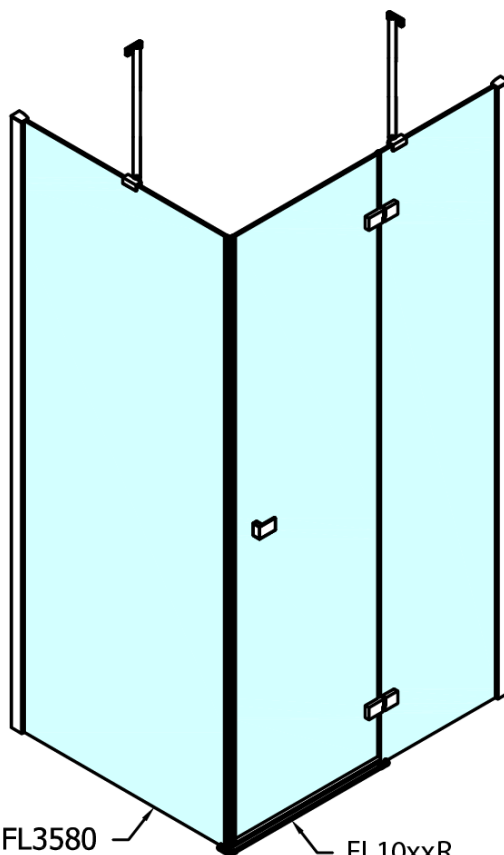

FORTIS Shower Door 1500mm, clear glass/right

Order code: FL1115R

Basic information

Brand: Polysan
Series: FORTIS

Size

Width: 1500 mm
Height: 2000 mm

Properties

Profile colour: Chrome - polished aluminum
Shape: Combinable door
Type of opening: Single pivot door
Glass colour: TRANSPARENT glass
Glass finish: Antidrop
Glass thickness: 8 mm
Weight / Piece: 58.0 kg
Packaging: 1 Piece
Warranty: 2 years

Spare parts

Acrylic seal glass/floor (shower tray), length 1000mm for 8mm glass (Order code: 309D-08)
Acrylic gasket between glass 8mm, flag (Order code: NDFL0503)

Technical sheet

FL10xxL
FL11xxL

FL10xxR
FL11xxR

	A (mm)	B (mm)	C (mm)
FL1080	785-801	≈ 210	779-795
FL1090	885-901	≈ 310	879-895
FL1010	985-1001	≈ 410	979-995
FL1011	1085-1101	≈ 510	1079-1095
FL1012	1185-1201	≈ 610	1179-1195
FL1113	1285-1301	≈ 710	1279-1295
FL1114	1385-1401	≈ 810	1379-1395
FL1115	1485-1501	≈ 910	1479-1495

FL10xxL
FL11xxL

FL3580
FL3590
FL3510
FL3511
FL3512

FL3580
FL3590
FL3510
FL3511
FL3512

FL10xxR
FL11xxR

Dveře	A (mm)	B (mm)	C (mm)
FL1080	785-801	≈ 200	779-795
FL1090	885-901	≈ 300	879-895
FL1010	985-1001	≈ 400	979-995
FL1011	1085-1101	≈ 500	1079-1095
FL1012	1185-1201	≈ 600	1179-1195
FL1113	1285-1301	≈ 700	1279-1295
FL1114	1385-1401	≈ 800	1379-1395
FL1115	1485-1501	≈ 900	1479-1495