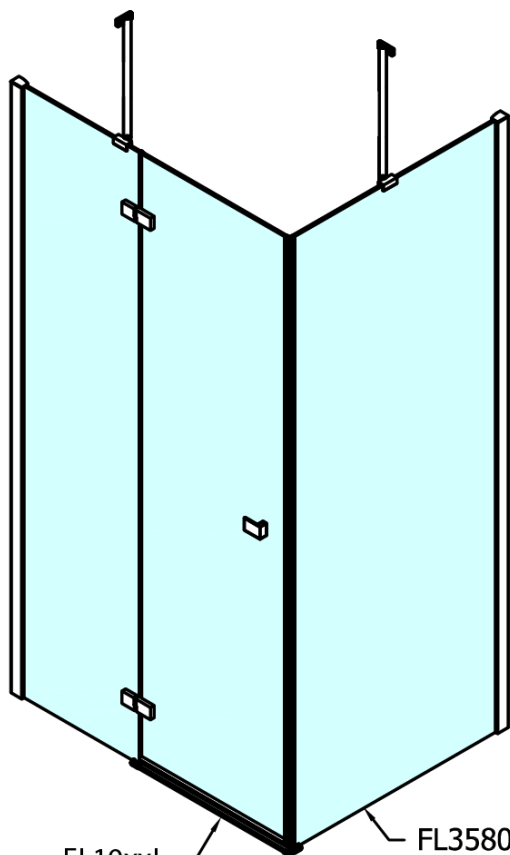

FORTIS Shower Door 1500mm, clear glass/right

Order code: FL1115R

Basic information

Brand: Polysan
Series: FORTIS

Size

Width: 1500 mm
Height: 2000 mm

Properties

Profile colour: Chrome - polished aluminum
Shape: Combinable door
Type of opening: Single pivot door
Glass colour: TRANSPARENT glass
Glass finish: Antidrop
Glass thickness: 8 mm
Weight / Piece: 58.0 kg
Packaging: 1 Piece
Warranty: 2 years

Spare parts

Acrylic seal glass/floor (shower tray), length 1000mm for 8mm glass (Order code: 309D-08)
Acrylic gasket between glass 8mm, flag (Order code: NDFL0503)

Technical sheet

FL10xxL
FL11xxL

FL10xxR
FL11xxR

	A (mm)	B (mm)	C (mm)
FL1080	785-801	≈ 210	779-795
FL1090	885-901	≈ 310	879-895
FL1010	985-1001	≈ 410	979-995
FL1011	1085-1101	≈ 510	1079-1095
FL1012	1185-1201	≈ 610	1179-1195
FL1113	1285-1301	≈ 710	1279-1295
FL1114	1385-1401	≈ 810	1379-1395
FL1115	1485-1501	≈ 910	1479-1495

FL10xxL
FL11xxL

FL3580
FL3590
FL3510
FL3511
FL3512

FL3580
FL3590
FL3510
FL3511
FL3512

FL10xxR
FL11xxR

Dveře	A (mm)	B (mm)	C (mm)
FL1080	785-801	≈ 200	779-795
FL1090	885-901	≈ 300	879-895
FL1010	985-1001	≈ 400	979-995
FL1011	1085-1101	≈ 500	1079-1095
FL1012	1185-1201	≈ 600	1179-1195
FL1113	1285-1301	≈ 700	1279-1295
FL1114	1385-1401	≈ 800	1379-1395
FL1115	1485-1501	≈ 900	1479-1495