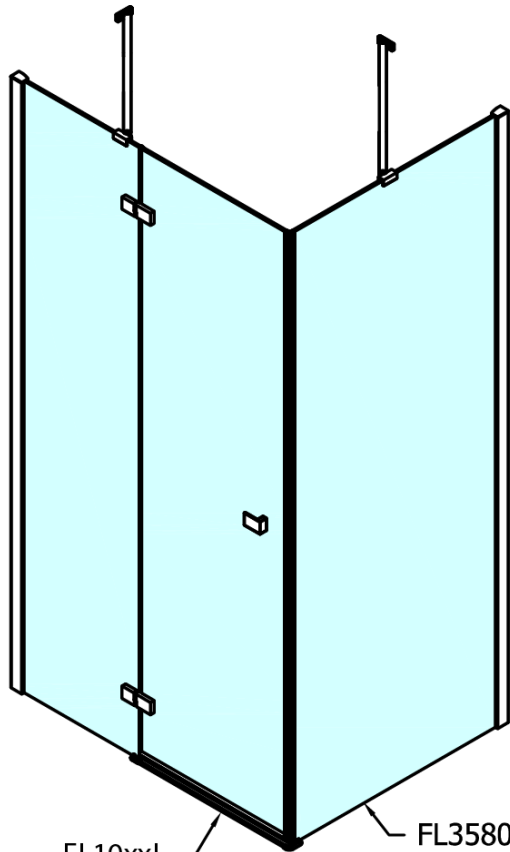

FORTIS Shower Door 1500mm, clear glass/right

Order code: FL1115R

Basic information

Brand: Polysan

Series: FORTIS

Size

Width: 1500 mm

Height: 2000 mm

Properties

Profile colour: Chrome - polished aluminum

Shape: Combinable door

Type of opening: Single pivot door

Glass colour: TRANSPARENT glass

Glass finish: Antidrop

Glass thickness: 8 mm

Weight / Piece: 58.0 kg

Packaging: 1 Piece

Warranty: 2 years

Spare parts

Acrylic seal glass/floor (shower tray), length 1000mm for 8mm glass (Order code: 309D-08)

Acrylic gasket between glass 8mm, flag (Order code: NDFL0503)

Technical sheet

FL10xxL
FL11xxL

FL10xxR
FL11xxR

	A (mm)	B (mm)	C (mm)
FL1080	785-801	≈ 210	779-795
FL1090	885-901	≈ 310	879-895
FL1010	985-1001	≈ 410	979-995
FL1011	1085-1101	≈ 510	1079-1095
FL1012	1185-1201	≈ 610	1179-1195
FL1113	1285-1301	≈ 710	1279-1295
FL1114	1385-1401	≈ 810	1379-1395
FL1115	1485-1501	≈ 910	1479-1495