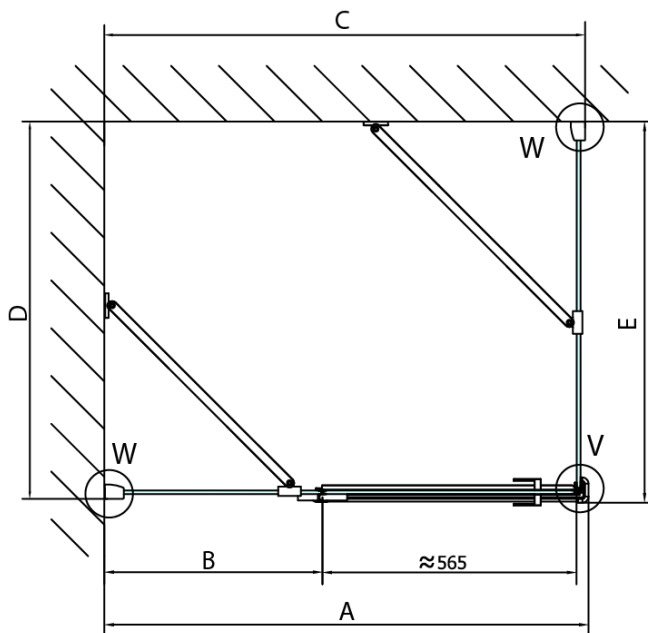

FORTIS Shower Door 1500mm, clear glass/right

Order code: FL1115R

Basic information

Brand: Polysan

Series: FORTIS

Size

Width: 1500 mm

Height: 2000 mm

Packaging: 1 Piece

Warranty: 2 years

Spare parts

Acrylic seal glass/floor (shower tray), length 1000mm for 8mm glass (Order code: 309D-08)

Acrylic gasket between glass 8mm, flag (Order code: NDFL0503)

Technical sheet

FL10xxL
FL11xxL

FL10xxR
FL11xxR

	A (mm)	B (mm)	C (mm)
FL1080	785-801	≈ 210	779-795
FL1090	885-901	≈ 310	879-895
FL1010	985-1001	≈ 410	979-995
FL1011	1085-1101	≈ 510	1079-1095
FL1012	1185-1201	≈ 610	1179-1195
FL1113	1285-1301	≈ 710	1279-1295
FL1114	1385-1401	≈ 810	1379-1395
FL1115	1485-1501	≈ 910	1479-1495

FL10xxL
FL11xxL

FL3580
FL3590
FL3510
FL3511
FL3512

FL3580
FL3590
FL3510
FL3511
FL3512

FL10xxR
FL11xxR

Dveře	A (mm)	B (mm)	C (mm)
FL1080	785-801	≈ 200	779-795
FL1090	885-901	≈ 300	879-895
FL1010	985-1001	≈ 400	979-995
FL1011	1085-1101	≈ 500	1079-1095
FL1012	1185-1201	≈ 600	1179-1195
FL1113	1285-1301	≈ 700	1279-1295
FL1114	1385-1401	≈ 800	1379-1395
FL1115	1485-1501	≈ 900	1479-1495