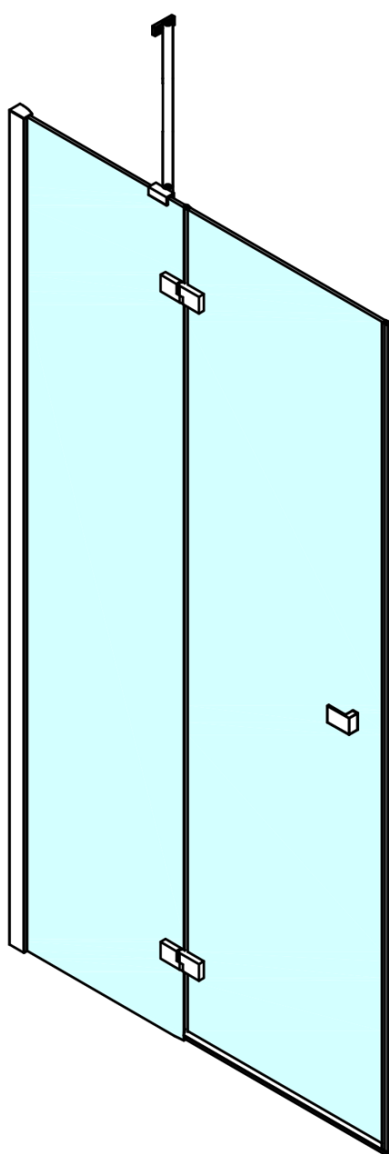

FORTIS Shower Door 1500mm, clear glass/right

Order code: FL1115R

Basic information

Brand: Polysan

Series: FORTIS

Size

Width: 1500 mm

Height: 2000 mm

Properties

Profile colour: Chrome - polished aluminum

Shape: Combinable door

Type of opening: Single pivot door

Glass colour: TRANSPARENT glass

Glass finish: Antidrop

Glass thickness: 8 mm

Weight / Piece: 58.0 kg

Packaging: 1 Piece

Warranty: 2 years

Spare parts

Acrylic seal glass/floor (shower tray), length 1000mm for 8mm glass (Order code: 309D-08)

Acrylic gasket between glass 8mm, flag (Order code: NDFL0503)

Technical sheet

FL10xxL
FL11xxL

FL10xxR
FL11xxR

	A (mm)	B (mm)	C (mm)
FL1080	785-801	≈ 210	779-795
FL1090	885-901	≈ 310	879-895
FL1010	985-1001	≈ 410	979-995
FL1011	1085-1101	≈ 510	1079-1095
FL1012	1185-1201	≈ 610	1179-1195
FL1113	1285-1301	≈ 710	1279-1295
FL1114	1385-1401	≈ 810	1379-1395
FL1115	1485-1501	≈ 910	1479-1495