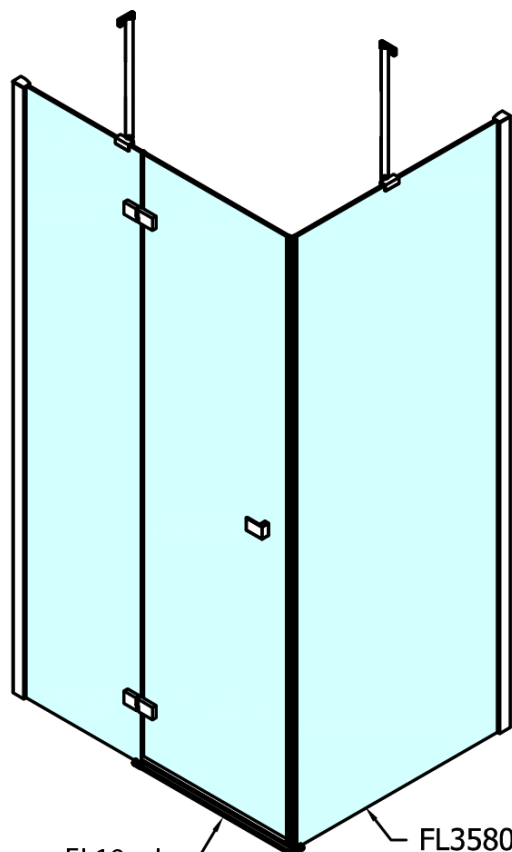

FORTIS Shower Door 1400mm, clear glass/right

Order code: FL1114R

Basic information

Brand: Polysan

Series: FORTIS

Size

Width: 1400 mm

Height: 2000 mm

Properties

Profile colour: Chrome - polished aluminum

Shape: Combinable door

Type of opening: Single pivot door

Glass colour: TRANSPARENT glass

Glass finish: Antidrop

Glass thickness: 8 mm

Weight / Piece: 55.0 kg

Packaging: 1 Piece

Warranty: 2 years

Spare parts

Acrylic seal glass/floor (shower tray), length 1000mm for 8mm glass (Order code: 309D-08)

Acrylic gasket between glass 8mm, flag (Order code: NDFL0503)

Technical sheet

FL10xxL
FL11xxL

FL10xxR
FL11xxR

	A (mm)	B (mm)	C (mm)
FL1080	785-801	≈ 210	779-795
FL1090	885-901	≈ 310	879-895
FL1010	985-1001	≈ 410	979-995
FL1011	1085-1101	≈ 510	1079-1095
FL1012	1185-1201	≈ 610	1179-1195
FL1113	1285-1301	≈ 710	1279-1295
FL1114	1385-1401	≈ 810	1379-1395
FL1115	1485-1501	≈ 910	1479-1495