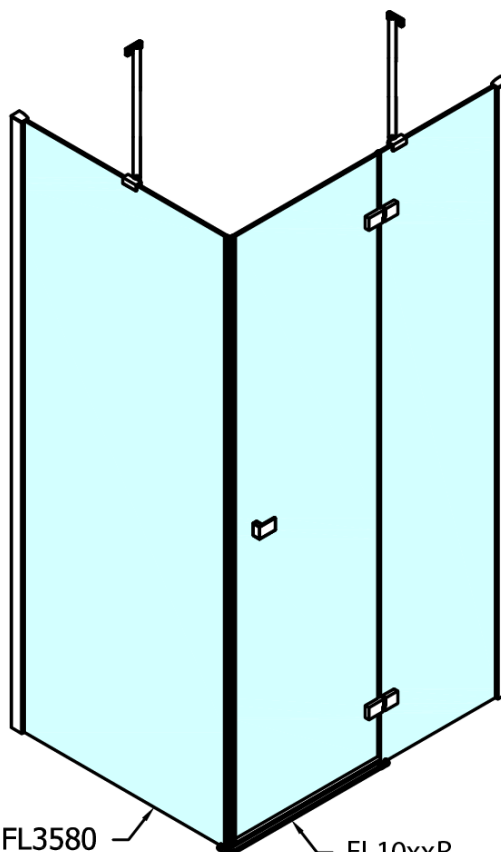

FORTIS Shower Door 1400mm, clear glass/right

Order code: FL1114R

Basic information

Brand: Polysan

Series: FORTIS

Size

Width: 1400 mm

Height: 2000 mm

Packaging: 1 Piece

Warranty: 2 years

Spare parts

Acrylic seal glass/floor (shower tray), length 1000mm for 8mm glass (Order code: 309D-08)

Acrylic gasket between glass 8mm, flag (Order code: NDFL0503)

Technical sheet

FL10xxL
FL11xxL

FL10xxR
FL11xxR

	A (mm)	B (mm)	C (mm)
FL1080	785-801	≈ 210	779-795
FL1090	885-901	≈ 310	879-895
FL1010	985-1001	≈ 410	979-995
FL1011	1085-1101	≈ 510	1079-1095
FL1012	1185-1201	≈ 610	1179-1195
FL1113	1285-1301	≈ 710	1279-1295
FL1114	1385-1401	≈ 810	1379-1395
FL1115	1485-1501	≈ 910	1479-1495

FL10xxL
FL11xxL

FL3580
FL3590
FL3510
FL3511
FL3512

FL3580
FL3590
FL3510
FL3511
FL3512

FL10xxR
FL11xxR

Dveře	A (mm)	B (mm)	C (mm)
FL1080	785-801	≈ 200	779-795
FL1090	885-901	≈ 300	879-895
FL1010	985-1001	≈ 400	979-995
FL1011	1085-1101	≈ 500	1079-1095
FL1012	1185-1201	≈ 600	1179-1195
FL1113	1285-1301	≈ 700	1279-1295
FL1114	1385-1401	≈ 800	1379-1395
FL1115	1485-1501	≈ 900	1479-1495