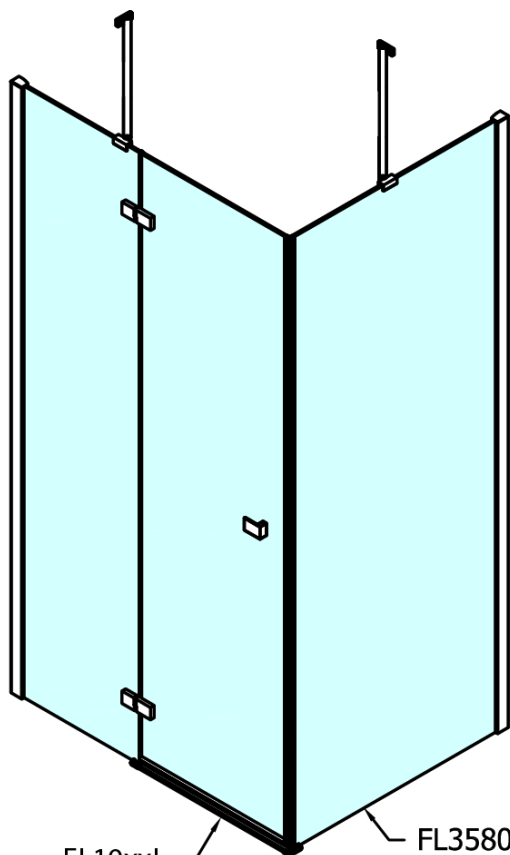

FORTIS Shower Door 1400mm, clear glass/right

Order code: FL1114R

Basic information

Brand: Polysan

Series: FORTIS

Size

Width: 1400 mm

Height: 2000 mm

Properties

Profile colour: Chrome - polished aluminum

Shape: Combinable door

Type of opening: Single pivot door

Glass colour: TRANSPARENT glass

Glass finish: Antidrop

Glass thickness: 8 mm

Weight / Piece: 55.0 kg

Packaging: 1 Piece

Warranty: 2 years

Spare parts

Acrylic seal glass/floor (shower tray), length 1000mm for 8mm glass (Order code: 309D-08)

Akrylové těsnění mezi skla 8mm, praporek (Order code: NDFL0503)

Technical sheet

FL10xxL
FL11xxL

FL10xxR
FL11xxR

	A (mm)	B (mm)	C (mm)
FL1080	785-801	≈ 210	779-795
FL1090	885-901	≈ 310	879-895
FL1010	985-1001	≈ 410	979-995
FL1011	1085-1101	≈ 510	1079-1095
FL1012	1185-1201	≈ 610	1179-1195
FL1113	1285-1301	≈ 710	1279-1295
FL1114	1385-1401	≈ 810	1379-1395
FL1115	1485-1501	≈ 910	1479-1495