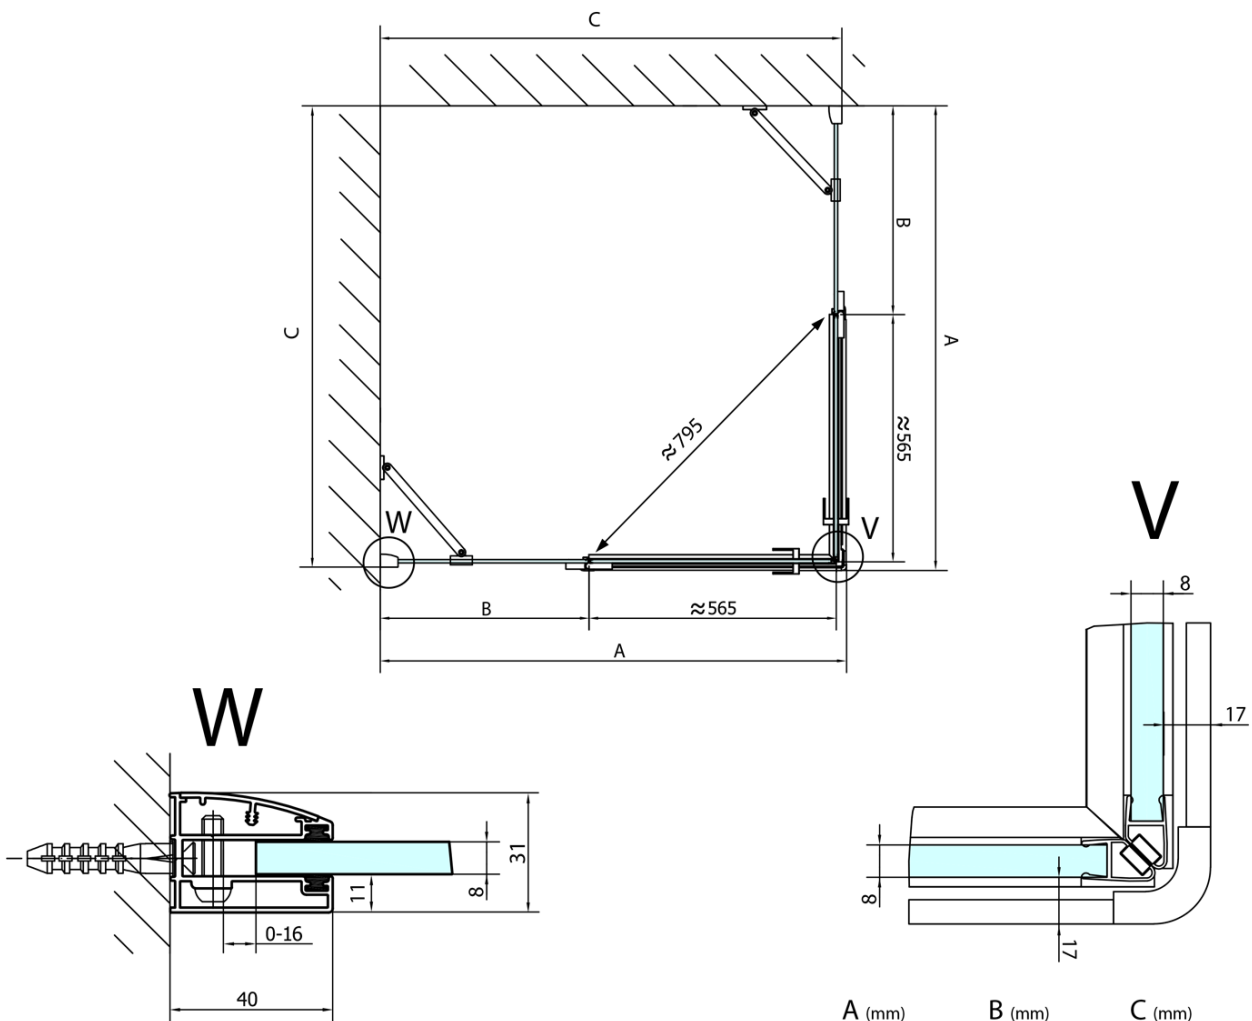

FORTIS Shower Door 1400mm, clear glass/right

Order code: FL1114R

Basic information

Brand: Polysan

Series: FORTIS

Size

Width: 1400 mm

Height: 2000 mm

Properties

Profile colour: Chrome - polished aluminum

Shape: Combinable door

Type of opening: Single pivot door

Glass colour: TRANSPARENT glass

Glass finish: Antidrop

Glass thickness: 8 mm

Weight / Piece: 55.0 kg

Packaging: 1 Piece

Warranty: 2 years

Spare parts

Acrylic seal glass/floor (shower tray), length 1000mm for 8mm glass (Order code: 309D-08)

Akrylové těsnění mezi skla 8mm, praporek (Order code: NDFL0503)

Technical sheet

FL10xxL
FL11xxL

FL10xxR
FL11xxR

	A (mm)	B (mm)	C (mm)
FL1080	785-801	≈ 210	779-795
FL1090	885-901	≈ 310	879-895
FL1010	985-1001	≈ 410	979-995
FL1011	1085-1101	≈ 510	1079-1095
FL1012	1185-1201	≈ 610	1179-1195
FL1113	1285-1301	≈ 710	1279-1295
FL1114	1385-1401	≈ 810	1379-1395
FL1115	1485-1501	≈ 910	1479-1495