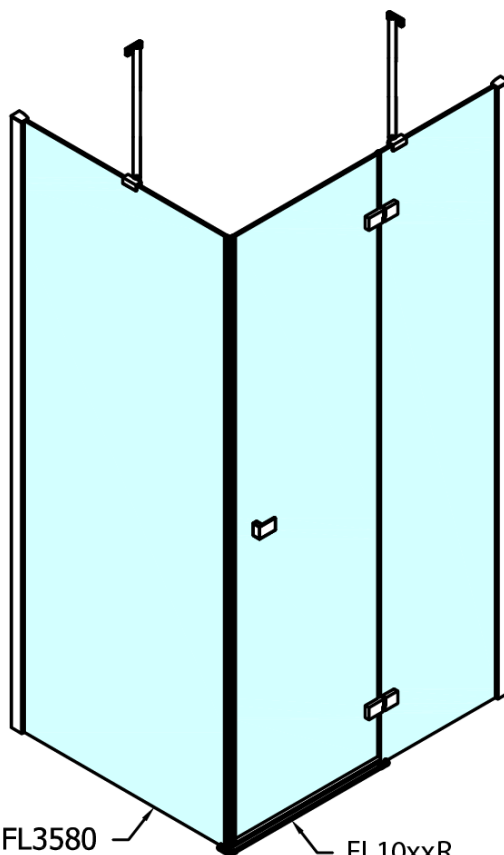

FORTIS Shower Door 1400mm, clear glass/right

Order code: FL1114R

Basic information

Brand: Polysan

Series: FORTIS

Size

Width: 1400 mm

Height: 2000 mm

Properties

Profile colour: Chrome - polished aluminum

Shape: Combinable door

Type of opening: Single pivot door

Glass colour: TRANSPARENT glass

Glass finish: Antidrop

Glass thickness: 8 mm

Weight / Piece: 55.0 kg

FL10xxL
FL11xxL

FL10xxR
FL11xxR

	A (mm)	B (mm)	C (mm)
FL1080	785-801	≈ 210	779-795
FL1090	885-901	≈ 310	879-895
FL1010	985-1001	≈ 410	979-995
FL1011	1085-1101	≈ 510	1079-1095
FL1012	1185-1201	≈ 610	1179-1195
FL1113	1285-1301	≈ 710	1279-1295
FL1114	1385-1401	≈ 810	1379-1395
FL1115	1485-1501	≈ 910	1479-1495

FL10xxL
FL11xxL

FL3580
FL3590
FL3510
FL3511
FL3512

FL3580
FL3590
FL3510
FL3511
FL3512

FL10xxR
FL11xxR

Dveře	A (mm)	B (mm)	C (mm)
FL1080	785-801	≈ 200	779-795
FL1090	885-901	≈ 300	879-895
FL1010	985-1001	≈ 400	979-995
FL1011	1085-1101	≈ 500	1079-1095
FL1012	1185-1201	≈ 600	1179-1195
FL1113	1285-1301	≈ 700	1279-1295
FL1114	1385-1401	≈ 800	1379-1395
FL1115	1485-1501	≈ 900	1479-1495