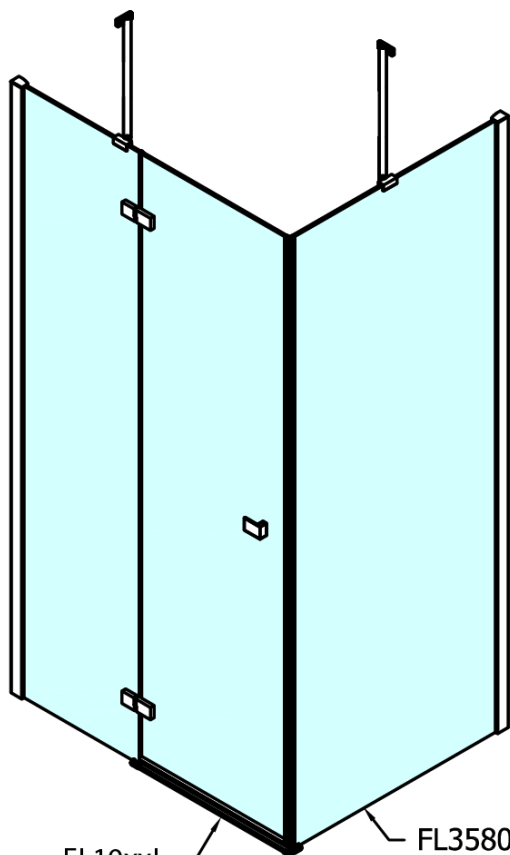

FORTIS Shower Door 1400mm, clear glass/right

Order code: FL1114R

Basic information

Brand: Polysan

Series: FORTIS

Size

Width: 1400 mm

Height: 2000 mm

Properties

Profile colour: Chrome - polished aluminum

Shape: Combinable door

Type of opening: Single pivot door

Glass colour: TRANSPARENT glass

Glass finish: Antidrop

Glass thickness: 8 mm

Weight / Piece: 55.0 kg

Packaging: 1 Piece

Warranty: 2 years

Spare parts

Acrylic seal glass/floor (shower tray), length 1000mm for 8mm glass (Order code: 309D-08)

Acrylic gasket between glass 8mm, flag (Order code: NDFL0503)

Technical sheet

FL10xxL
FL11xxL

FL10xxR
FL11xxR

	A (mm)	B (mm)	C (mm)
FL1080	785-801	≈ 210	779-795
FL1090	885-901	≈ 310	879-895
FL1010	985-1001	≈ 410	979-995
FL1011	1085-1101	≈ 510	1079-1095
FL1012	1185-1201	≈ 610	1179-1195
FL1113	1285-1301	≈ 710	1279-1295
FL1114	1385-1401	≈ 810	1379-1395
FL1115	1485-1501	≈ 910	1479-1495