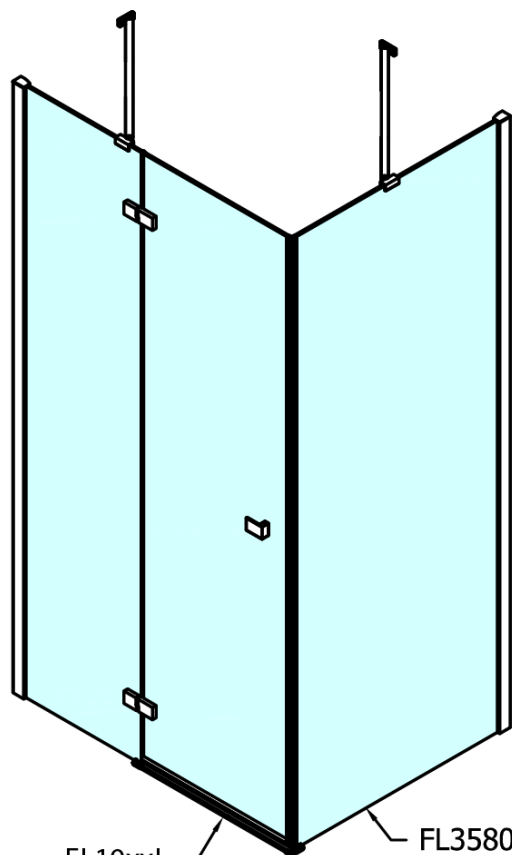

FORTIS Shower Door 1400mm, clear glass/right

Order code: FL1114R

Basic information

Brand: Polysan

Series: FORTIS

Size

Width: 1400 mm

Height: 2000 mm

Properties

Profile colour: Chrome - polished aluminum

Shape: Combinable door

Type of opening: Single pivot door

Glass colour: TRANSPARENT glass

Glass finish: Antidrop

Glass thickness: 8 mm

Weight / Piece: 55.0 kg

Packaging: 1 Piece

Warranty: 2 years

Spare parts

Bottom seal for door, glass 8mm, 1000mm (Order code: 309D-08)

Vertical seal between glass 8mm (Order code: NDFL0503)

Technical sheet

FL10xxL
FL11xxL

FL10xxR
FL11xxR

	A (mm)	B (mm)	C (mm)
FL1080	785-801	≈ 210	779-795
FL1090	885-901	≈ 310	879-895
FL1010	985-1001	≈ 410	979-995
FL1011	1085-1101	≈ 510	1079-1095
FL1012	1185-1201	≈ 610	1179-1195
FL1113	1285-1301	≈ 710	1279-1295
FL1114	1385-1401	≈ 810	1379-1395
FL1115	1485-1501	≈ 910	1479-1495