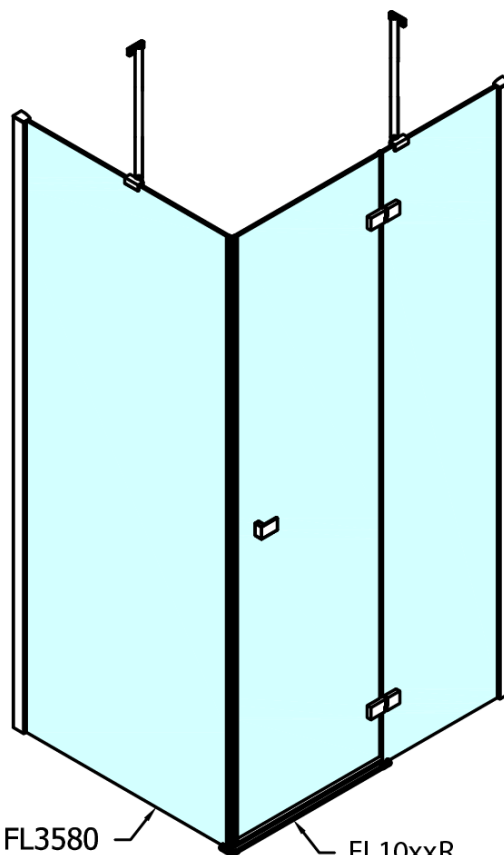

FL3580
FL3590
FL3510
FL3511
FL3512

FL10xxR
FL11xxR