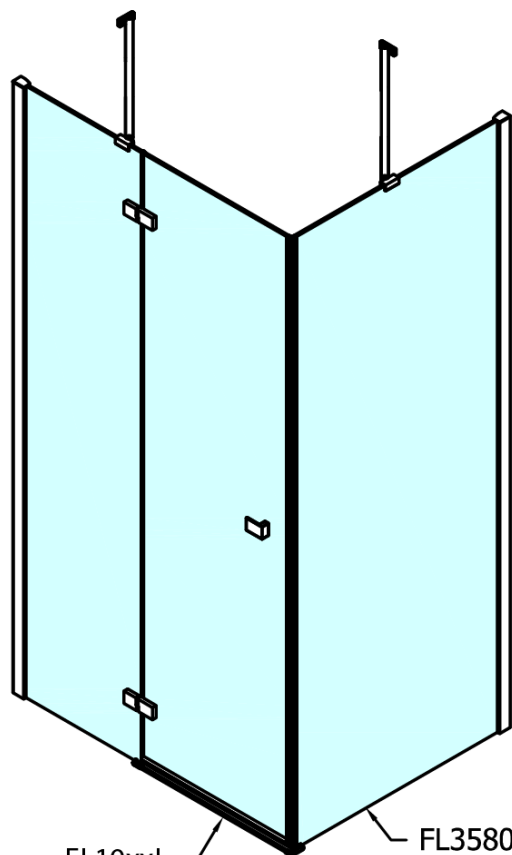

FORTIS Shower Door 1400mm, clear glass/right

Order code: FL1114R

Basic information

Brand: Polysan

Series: FORTIS

Size

Width: 1400 mm

Height: 2000 mm

Properties

Profile colour: Chrome - polished aluminum

Shape: Combinable door

Type of opening: Single pivot door

Glass colour: TRANSPARENT glass

Glass finish: Antidrop

Glass thickness: 8 mm

Weight / Piece: 55.0 kg

Packaging: 1 Piece

Warranty: 2 years

Spare parts

Acrylic seal glass/floor (shower tray), length 1000mm for 8mm glass (Order code: 309D-08)

Acrylic gasket between glass 8mm, flag (Order code: NDFL0503)

Technical sheet

FL10xxL
FL11xxL

FL10xxR
FL11xxR

	A (mm)	B (mm)	C (mm)
FL1080	785-801	≈ 210	779-795
FL1090	885-901	≈ 310	879-895
FL1010	985-1001	≈ 410	979-995
FL1011	1085-1101	≈ 510	1079-1095
FL1012	1185-1201	≈ 610	1179-1195
FL1113	1285-1301	≈ 710	1279-1295
FL1114	1385-1401	≈ 810	1379-1395
FL1115	1485-1501	≈ 910	1479-1495