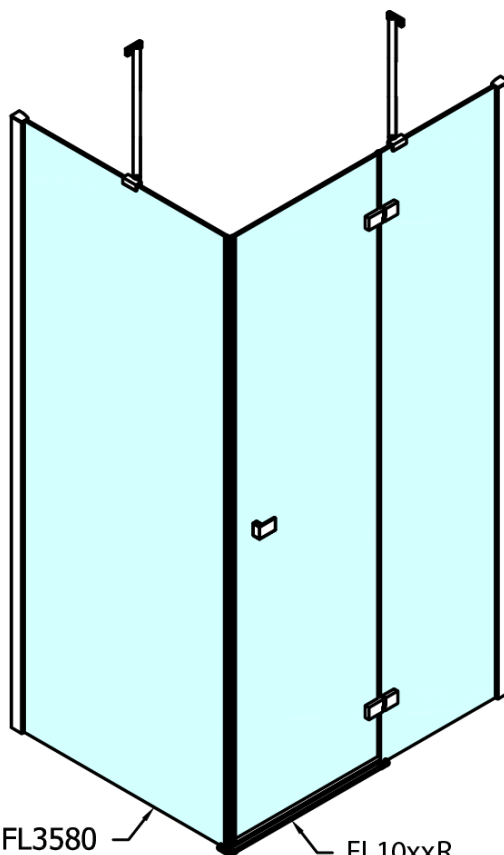

FORTIS Shower Door 1400mm, clear glass/right

Order code: FL1114R

Basic information

Brand: Polysan

Series: FORTIS

Size

Width: 1400 mm

Height: 2000 mm

Packaging: 1 Piece

Warranty: 2 years

Spare parts

Acrylic seal glass/floor (shower tray), length 1000mm for 8mm glass (Order code: 309D-08)

Acrylic gasket between glass 8mm, flag (Order code: NDFL0503)

Technical sheet

FL10xxL
FL11xxL

FL10xxR
FL11xxR

	A (mm)	B (mm)	C (mm)
FL1080	785-801	≈ 210	779-795
FL1090	885-901	≈ 310	879-895
FL1010	985-1001	≈ 410	979-995
FL1011	1085-1101	≈ 510	1079-1095
FL1012	1185-1201	≈ 610	1179-1195
FL1113	1285-1301	≈ 710	1279-1295
FL1114	1385-1401	≈ 810	1379-1395
FL1115	1485-1501	≈ 910	1479-1495

FL10xxL
FL11xxL

FL3580
FL3590
FL3510
FL3511
FL3512

FL3580
FL3590
FL3510
FL3511
FL3512

FL10xxR
FL11xxR

Dveře	A (mm)	B (mm)	C (mm)
FL1080	785-801	≈ 200	779-795
FL1090	885-901	≈ 300	879-895
FL1010	985-1001	≈ 400	979-995
FL1011	1085-1101	≈ 500	1079-1095
FL1012	1185-1201	≈ 600	1179-1195
FL1113	1285-1301	≈ 700	1279-1295
FL1114	1385-1401	≈ 800	1379-1395
FL1115	1485-1501	≈ 900	1479-1495