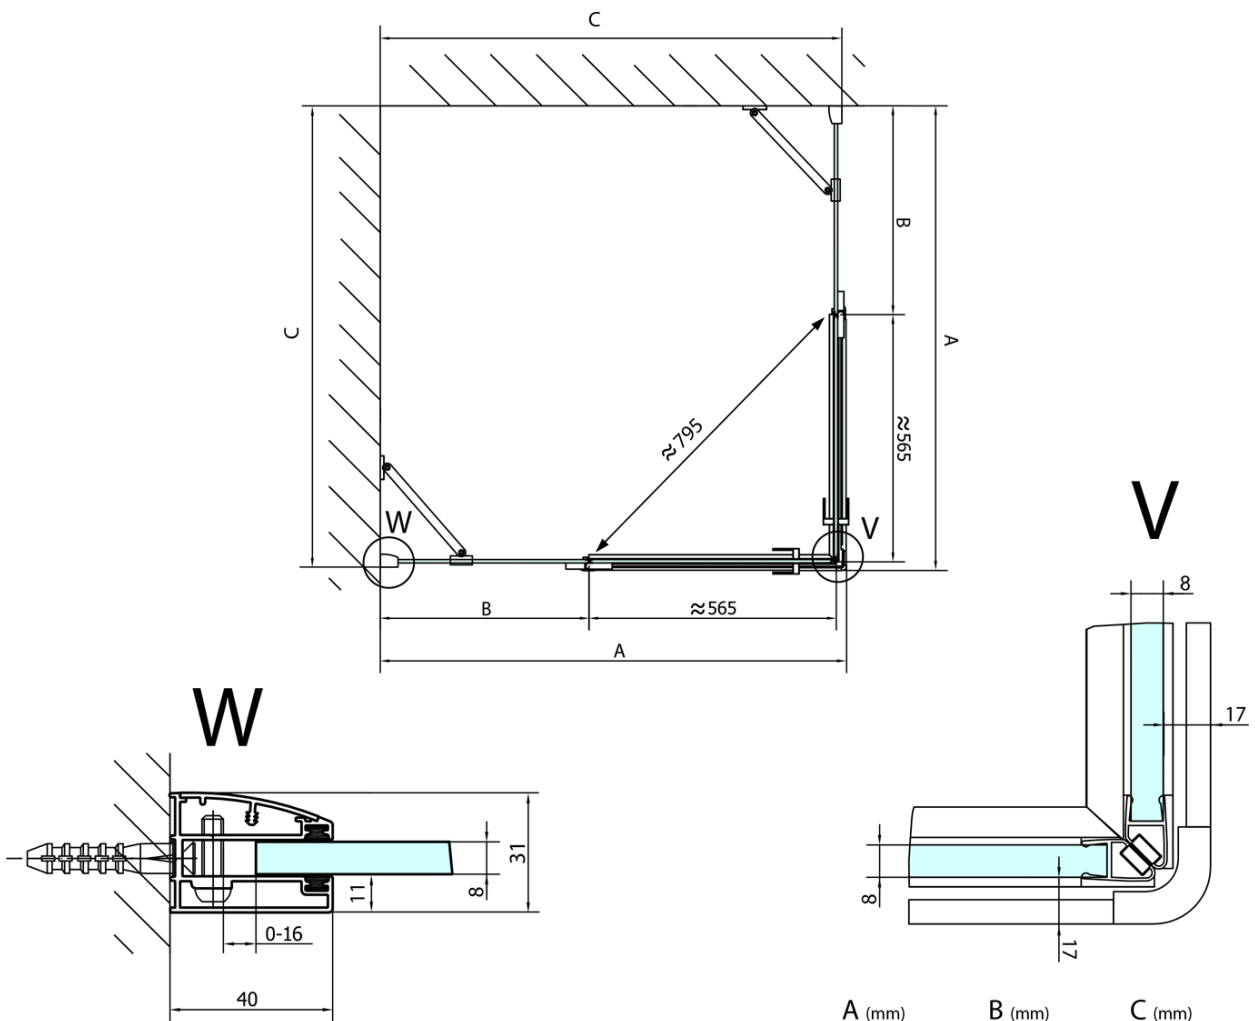

FORTIS Shower Door 1400mm, clear glass/right

Order code: FL1114R

Basic information

Brand: Polysan

Series: FORTIS

Size

Width: 1400 mm

Height: 2000 mm

Properties

Profile colour: Chrome - polished aluminum

Shape: Combinable door

Type of opening: Single pivot door

Glass colour: TRANSPARENT glass

Glass finish: Antidrop

Glass thickness: 8 mm

Weight / Piece: 55.0 kg

Packaging: 1 Piece

Warranty: 2 years

Spare parts

Acrylic seal glass/floor (shower tray), length 1000mm for 8mm glass (Order code: 309D-08)

Acrylic gasket between glass 8mm, flag (Order code: NDFL0503)

Technical sheet

FL10xxL
FL11xxL

FL10xxR
FL11xxR

	A (mm)	B (mm)	C (mm)
FL1080	785-801	≈ 210	779-795
FL1090	885-901	≈ 310	879-895
FL1010	985-1001	≈ 410	979-995
FL1011	1085-1101	≈ 510	1079-1095
FL1012	1185-1201	≈ 610	1179-1195
FL1113	1285-1301	≈ 710	1279-1295
FL1114	1385-1401	≈ 810	1379-1395
FL1115	1485-1501	≈ 910	1479-1495