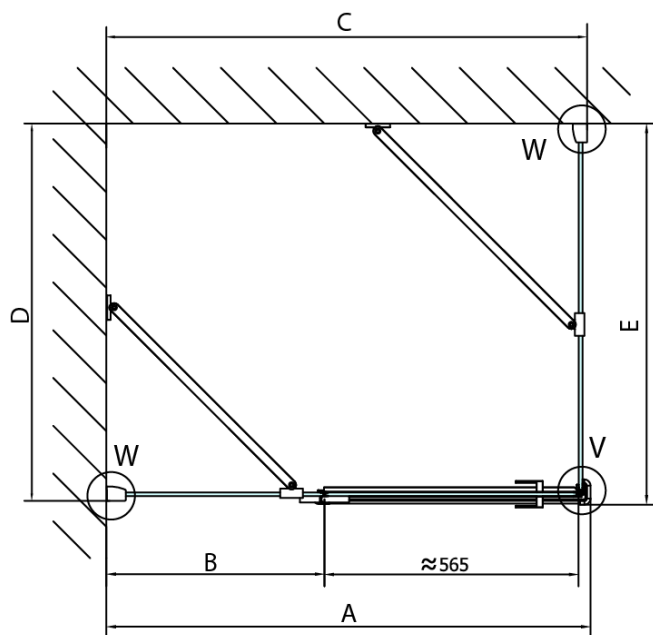

FORTIS Shower Door 1400mm, clear glass/right

Order code: FL1114R

Basic information

Brand: Polysan

Series: FORTIS

Size

Width: 1400 mm

Height: 2000 mm

Packaging: 1 Piece

Warranty: 2 years

Spare parts

Acrylic seal glass/floor (shower tray), length 1000mm for 8mm glass (Order code: 309D-08)

Acrylic gasket between glass 8mm, flag (Order code: NDFL0503)

Technical sheet

FL10xxL
FL11xxL

FL10xxR
FL11xxR

	A (mm)	B (mm)	C (mm)
FL1080	785-801	≈ 210	779-795
FL1090	885-901	≈ 310	879-895
FL1010	985-1001	≈ 410	979-995
FL1011	1085-1101	≈ 510	1079-1095
FL1012	1185-1201	≈ 610	1179-1195
FL1113	1285-1301	≈ 710	1279-1295
FL1114	1385-1401	≈ 810	1379-1395
FL1115	1485-1501	≈ 910	1479-1495

FL10xxL
FL11xxL

FL3580
FL3590
FL3510
FL3511
FL3512

FL3580
FL3590
FL3510
FL3511
FL3512

FL10xxR
FL11xxR

Dveře	A (mm)	B (mm)	C (mm)
FL1080	785-801	≈ 200	779-795
FL1090	885-901	≈ 300	879-895
FL1010	985-1001	≈ 400	979-995
FL1011	1085-1101	≈ 500	1079-1095
FL1012	1185-1201	≈ 600	1179-1195
FL1113	1285-1301	≈ 700	1279-1295
FL1114	1385-1401	≈ 800	1379-1395
FL1115	1485-1501	≈ 900	1479-1495