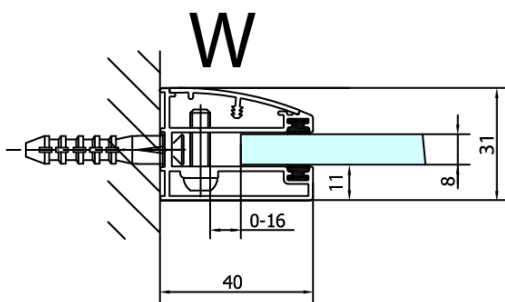

Dveře	A (mm)	B (mm)	C (mm)
FL1080	785-801	≈ 200	779-795
FL1090	885-901	≈ 300	879-895
FL1010	985-1001	≈ 400	979-995
FL1011	1085-1101	≈ 500	1079-1095
FL1012	1185-1201	≈ 600	1179-1195
FL1113	1285-1301	≈ 700	1279-1295
FL1114	1385-1401	≈ 800	1379-1395
FL1115	1485-1501	≈ 900	1479-1495

Boční stěna	E	D
FL3580	785-801	779-795
FL3590	885-901	879-895
FL3510	985-1001	979-995
FL3511	1085-1101	1079-1095
FL3512	1185-1201	1179-1195