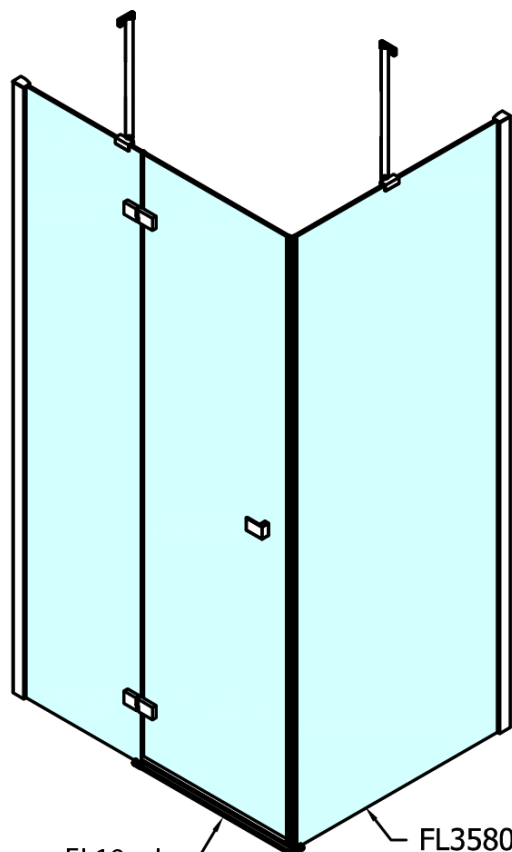

## Size

Width: 1300 mm

Height: 2000 mm

## Properties

Profile colour: Chrome - polished aluminum

Shape: Combinable door

Type of opening: Single pivot door

Glass colour: TRANSPARENT glass

Glass finish: Antidrop

Glass thickness: 8 mm

Weight / Piece: 53.0 kg

## Spare parts

Acrylic seal glass/floor (shower tray), length 1000mm for 8mm glass (Order code: 309D-08)

Acrylic gasket between glass 8mm, flag (Order code: NDFL0503)

Technical sheet

FL10xxL  
FL11xxL

FL10xxR  
FL11xxR

	A (mm)	B (mm)	C (mm)
FL1080	785-801	≈ 210	779-795
FL1090	885-901	≈ 310	879-895
FL1010	985-1001	≈ 410	979-995
FL1011	1085-1101	≈ 510	1079-1095
FL1012	1185-1201	≈ 610	1179-1195
FL1113	1285-1301	≈ 710	1279-1295
FL1114	1385-1401	≈ 810	1379-1395
FL1115	1485-1501	≈ 910	1479-1495