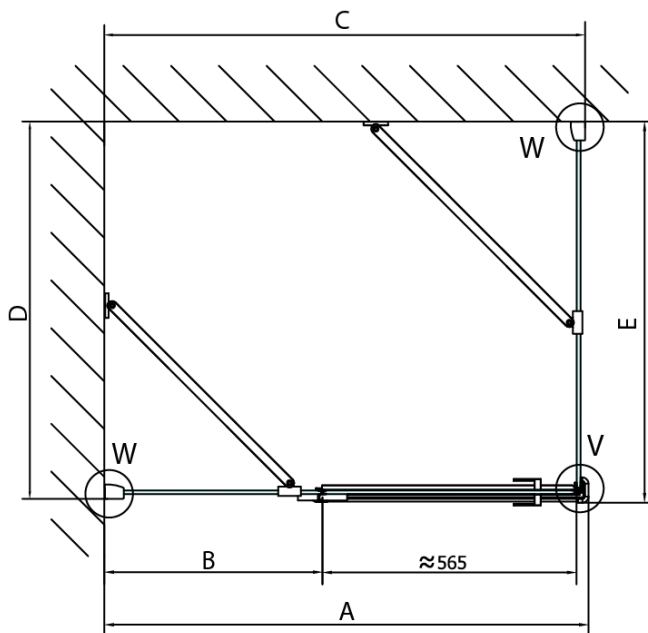

FORTIS Shower Door 1200mm, clear glass/right

Order code: FL1012R

Basic information

Brand: Polysan

Series: FORTIS

Size

Width: 1200 mm

Height: 2000 mm

Packaging: 1 Piece

Warranty: 2 years

Spare parts

Acrylic seal glass/floor (shower tray), length 1000mm for 8mm glass (Order code: 309D-08)

Acrylic gasket between glass 8mm, flag (Order code: NDFL0503)

Technical sheet

FL10xxL
FL11xxL

FL10xxR
FL11xxR

	A (mm)	B (mm)	C (mm)
FL1080	785-801	≈ 210	779-795
FL1090	885-901	≈ 310	879-895
FL1010	985-1001	≈ 410	979-995
FL1011	1085-1101	≈ 510	1079-1095
FL1012	1185-1201	≈ 610	1179-1195
FL1113	1285-1301	≈ 710	1279-1295
FL1114	1385-1401	≈ 810	1379-1395
FL1115	1485-1501	≈ 910	1479-1495

FL10xxL
FL11xxL

FL3580
FL3590
FL3510
FL3511
FL3512

FL3580
FL3590
FL3510
FL3511
FL3512

FL10xxR
FL11xxR

Dveře	A (mm)	B (mm)	C (mm)
FL1080	785-801	≈ 200	779-795
FL1090	885-901	≈ 300	879-895
FL1010	985-1001	≈ 400	979-995
FL1011	1085-1101	≈ 500	1079-1095
FL1012	1185-1201	≈ 600	1179-1195
FL1113	1285-1301	≈ 700	1279-1295
FL1114	1385-1401	≈ 800	1379-1395
FL1115	1485-1501	≈ 900	1479-1495