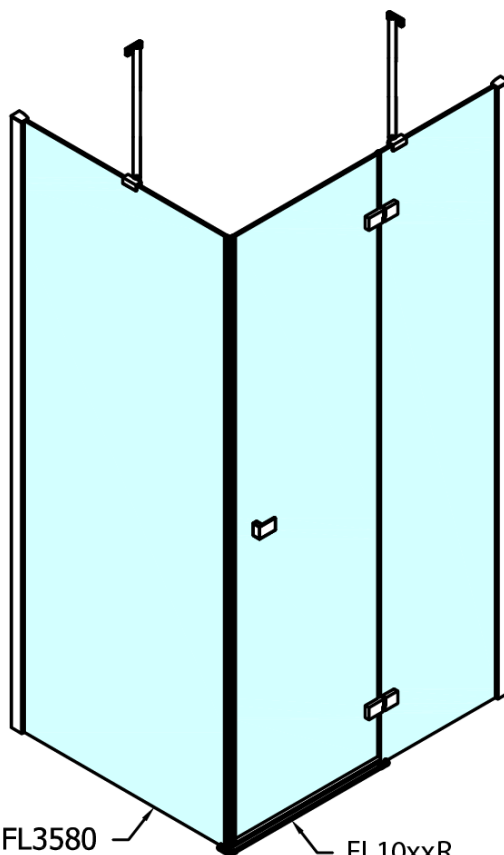

FORTIS Shower Door 1200mm, clear glass/right

Order code: FL1012R

Basic information

Brand: Polysan

Series: FORTIS

Size

Width: 1200 mm

Height: 2000 mm

Packaging: 1 Piece

Warranty: 2 years

Spare parts

Acrylic seal glass/floor (shower tray), length 1000mm for 8mm glass (Order code: 309D-08)

Acrylic gasket between glass 8mm, flag (Order code: NDFL0503)

Technical sheet

FL10xxL
FL11xxL

FL10xxR
FL11xxR

	A (mm)	B (mm)	C (mm)
FL1080	785-801	≈ 210	779-795
FL1090	885-901	≈ 310	879-895
FL1010	985-1001	≈ 410	979-995
FL1011	1085-1101	≈ 510	1079-1095
FL1012	1185-1201	≈ 610	1179-1195
FL1113	1285-1301	≈ 710	1279-1295
FL1114	1385-1401	≈ 810	1379-1395
FL1115	1485-1501	≈ 910	1479-1495

FL10xxL
FL11xxL

FL3580
FL3590
FL3510
FL3511
FL3512

FL3580
FL3590
FL3510
FL3511
FL3512

FL10xxR
FL11xxR

Dveře	A (mm)	B (mm)	C (mm)
FL1080	785-801	≈ 200	779-795
FL1090	885-901	≈ 300	879-895
FL1010	985-1001	≈ 400	979-995
FL1011	1085-1101	≈ 500	1079-1095
FL1012	1185-1201	≈ 600	1179-1195
FL1113	1285-1301	≈ 700	1279-1295
FL1114	1385-1401	≈ 800	1379-1395
FL1115	1485-1501	≈ 900	1479-1495