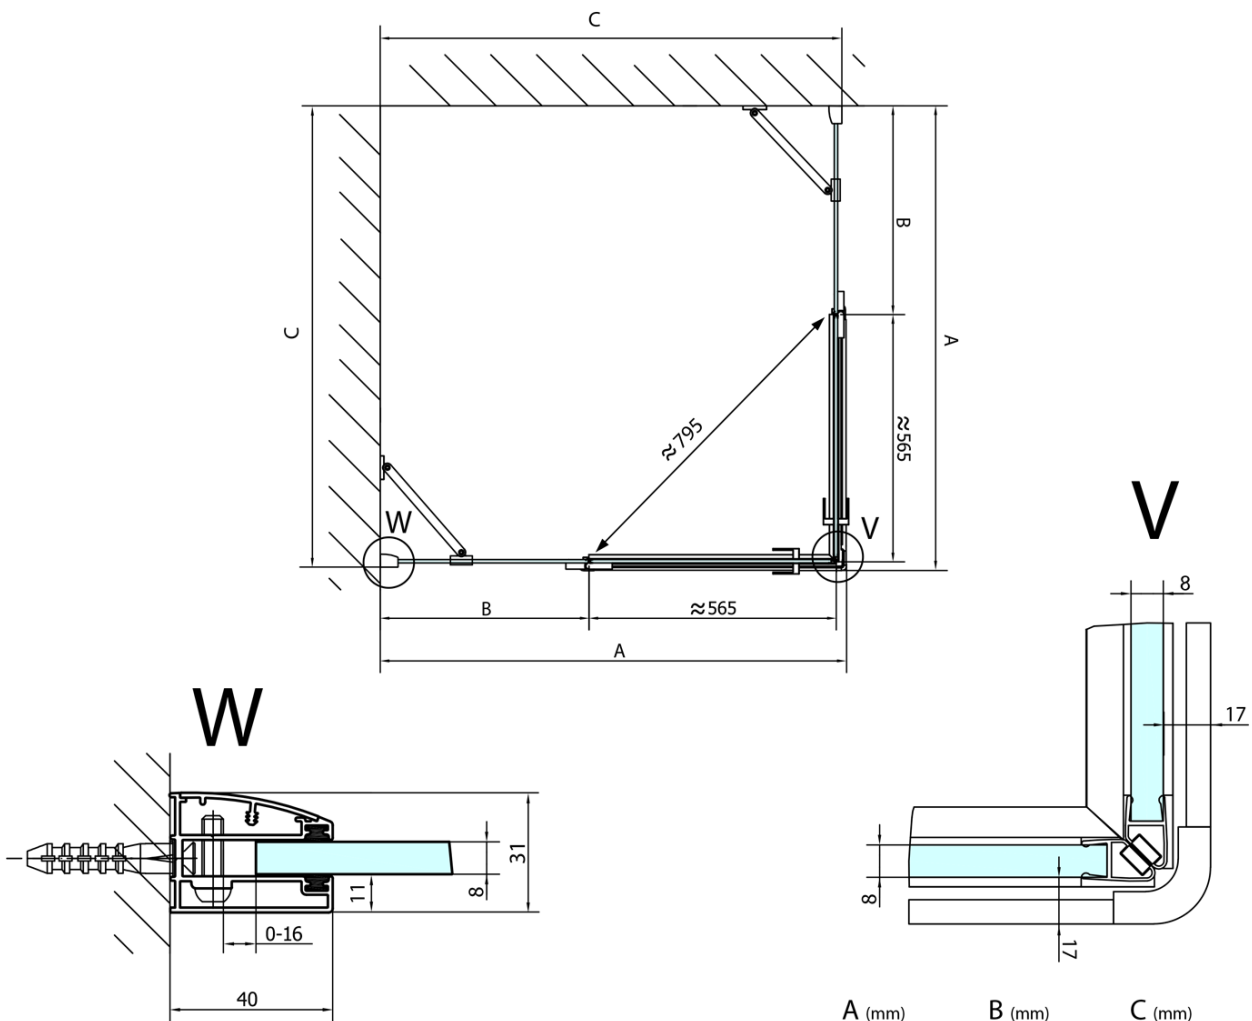

FORTIS Shower Door 1200mm, clear glass/right

Order code: FL1012R

Basic information

Brand: Polysan

Series: FORTIS

Size

Width: 1200 mm

Height: 2000 mm

Properties

Profile colour: Chrome - polished aluminum

Shape: Combinable door

Type of opening: Single pivot door

Glass colour: TRANSPARENT glass

Glass finish: Antidrop

Glass thickness: 8 mm

Weight / Piece: 51.0 kg

Packaging: 1 Piece

Warranty: 2 years

Spare parts

Acrylic seal glass/floor (shower tray), length 1000mm for 8mm glass (Order code: 309D-08)

Acrylic gasket between glass 8mm, flag (Order code: NDFL0503)

Technical sheet

FL10xxL
FL11xxL

FL10xxR
FL11xxR

	A (mm)	B (mm)	C (mm)
FL1080	785-801	≈ 210	779-795
FL1090	885-901	≈ 310	879-895
FL1010	985-1001	≈ 410	979-995
FL1011	1085-1101	≈ 510	1079-1095
FL1012	1185-1201	≈ 610	1179-1195
FL1113	1285-1301	≈ 710	1279-1295
FL1114	1385-1401	≈ 810	1379-1395
FL1115	1485-1501	≈ 910	1479-1495