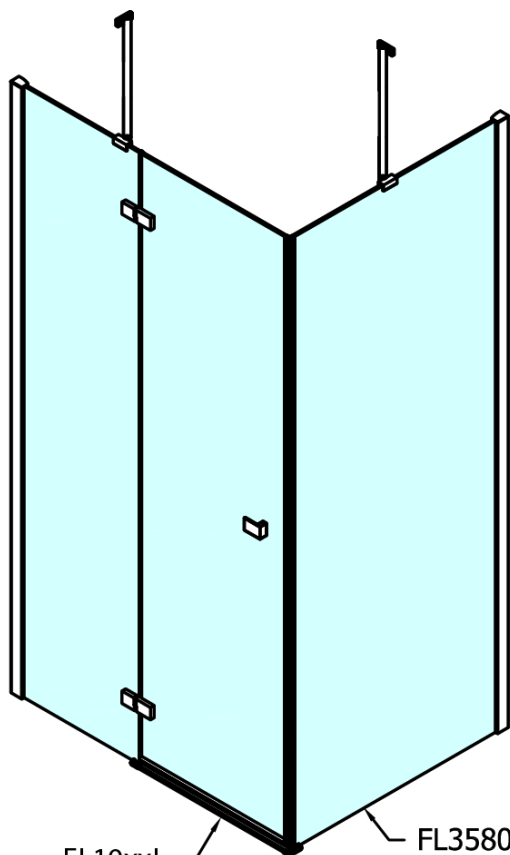

FORTIS Shower Door 1200mm, clear glass/right

Order code: FL1012R

Basic information

Brand: Polysan

Series: FORTIS

Size

Width: 1200 mm

Height: 2000 mm

Properties

Profile colour: Chrome - polished aluminum

Shape: Combinable door

Type of opening: Single pivot door

Glass colour: TRANSPARENT glass

Glass finish: Antidrop

Glass thickness: 8 mm

Weight / Piece: 51.0 kg

Packaging: 1 Piece

Warranty: 2 years

Spare parts

Acrylic seal glass/floor (shower tray), length 1000mm for 8mm glass (Order code: 309D-08)

Acrylic gasket between glass 8mm, flag (Order code: NDFL0503)

Technical sheet

FL10xxL
FL11xxL

FL10xxR
FL11xxR

	A (mm)	B (mm)	C (mm)
FL1080	785-801	≈ 210	779-795
FL1090	885-901	≈ 310	879-895
FL1010	985-1001	≈ 410	979-995
FL1011	1085-1101	≈ 510	1079-1095
FL1012	1185-1201	≈ 610	1179-1195
FL1113	1285-1301	≈ 710	1279-1295
FL1114	1385-1401	≈ 810	1379-1395
FL1115	1485-1501	≈ 910	1479-1495