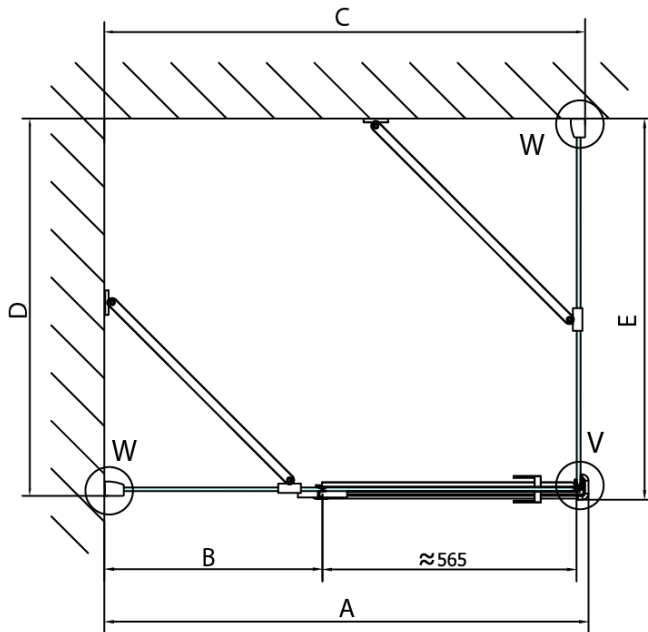

Warranty: 2 years

Spare parts

Acrylic seal glass/floor (shower tray), lenght 1000mm for 8mm glass (Order code: 309D-08)

Acrylic gasket between glass 8mm, flag (Order code: NDFL0503)

Technical sheet

FL10xxL
FL11xxL

FL10xxR
FL11xxR

	A (mm)	B (mm)	C (mm)
FL1080	785-801	≈ 210	779-795
FL1090	885-901	≈ 310	879-895
FL1010	985-1001	≈ 410	979-995
FL1011	1085-1101	≈ 510	1079-1095
FL1012	1185-1201	≈ 610	1179-1195
FL1113	1285-1301	≈ 710	1279-1295
FL1114	1385-1401	≈ 810	1379-1395
FL1115	1485-1501	≈ 910	1479-1495

FL10xxL
FL11xxL

FL3580
FL3590
FL3510
FL3511
FL3512

FL3580
FL3590
FL3510
FL3511
FL3512

FL10xxR
FL11xxR

Dveře	A (mm)	B (mm)	C (mm)
FL1080	785-801	≈ 200	779-795
FL1090	885-901	≈ 300	879-895
FL1010	985-1001	≈ 400	979-995
FL1011	1085-1101	≈ 500	1079-1095
FL1012	1185-1201	≈ 600	1179-1195
FL1113	1285-1301	≈ 700	1279-1295
FL1114	1385-1401	≈ 800	1379-1395
FL1115	1485-1501	≈ 900	1479-1495

Construction readiness for floor mounting
 dimensions x, y = Dimension to the inside of the glass

Dveře	X (mm)	B (mm)
FL1080	768	≈ 200
FL1090	868	≈ 300
FL1010	968	≈ 400
FL1011	1068	≈ 500
FL1012	1168	≈ 600
FL1113	1268	≈ 700
FL1114	1368	≈ 800
FL1115	1468	≈ 900