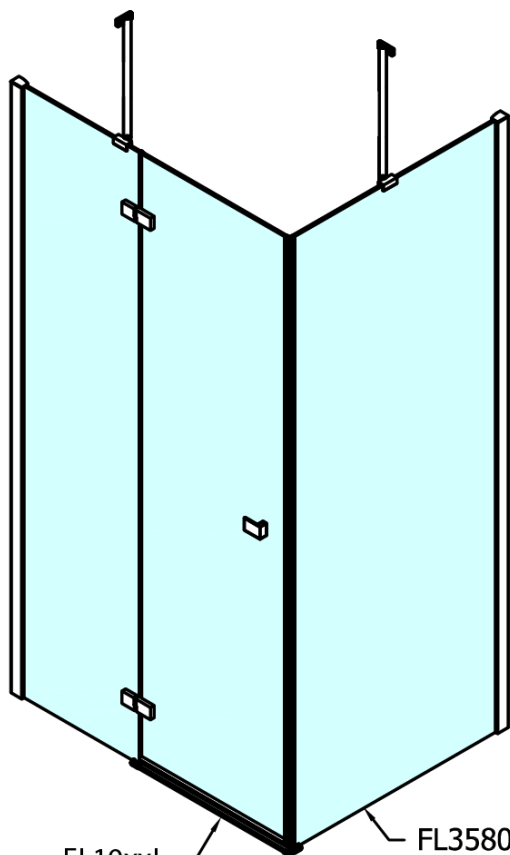

Profile colour: Chrome - polished aluminum

Shape: Combinable door

Type of opening: Single pivot door

Glass colour: TRANSPARENT glass

Glass finish: Antidrop

Glass thickness: 8 mm

Weight / Piece: 49.0 kg

Packaging: 1 Piece

Warranty: 2 years

Spare parts

Acrylic seal glass/floor (shower tray), lenght 1000mm for 8mm glass (Order code: 309D-08)

Acrylic gasket between glass 8mm, flag (Order code: NDFL0503)

Technical sheet

FL10xxL
FL11xxL

FL10xxR
FL11xxR

	A (mm)	B (mm)	C (mm)
FL1080	785-801	≈ 210	779-795
FL1090	885-901	≈ 310	879-895
FL1010	985-1001	≈ 410	979-995
FL1011	1085-1101	≈ 510	1079-1095
FL1012	1185-1201	≈ 610	1179-1195
FL1113	1285-1301	≈ 710	1279-1295
FL1114	1385-1401	≈ 810	1379-1395
FL1115	1485-1501	≈ 910	1479-1495

FL10xxL
FL11xxL

FL3580
FL3590
FL3510
FL3511
FL3512

FL3580
FL3590
FL3510
FL3511
FL3512

FL10xxR
FL11xxR

Dveře	A (mm)	B (mm)	C (mm)
FL1080	785-801	≈ 200	779-795
FL1090	885-901	≈ 300	879-895
FL1010	985-1001	≈ 400	979-995
FL1011	1085-1101	≈ 500	1079-1095
FL1012	1185-1201	≈ 600	1179-1195
FL1113	1285-1301	≈ 700	1279-1295
FL1114	1385-1401	≈ 800	1379-1395
FL1115	1485-1501	≈ 900	1479-1495