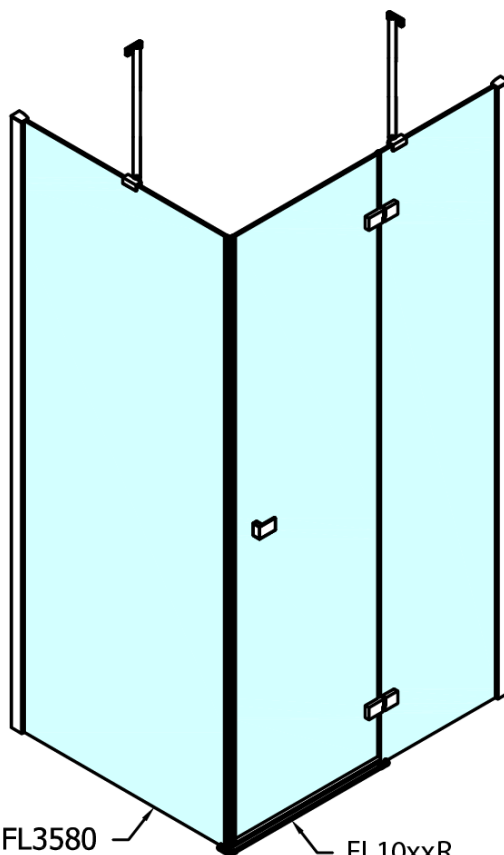

Profile colour: Chrome - polished aluminum

Shape: Combinable door

Type of opening: Single pivot door

Glass colour: TRANSPARENT glass

Glass finish: Antidrop

Glass thickness: 8 mm

Weight / Piece: 49.0 kg

Packaging: 1 Piece

Warranty: 2 years

Spare parts

Acrylic seal glass/floor (shower tray), lenght 1000mm for 8mm glass (Order code: 309D-08)

Acrylic gasket between glass 8mm, flag (Order code: NDFL0503)

Technical sheet

FL10xxL
FL11xxL

FL10xxR
FL11xxR

	A (mm)	B (mm)	C (mm)
FL1080	785-801	≈ 210	779-795
FL1090	885-901	≈ 310	879-895
FL1010	985-1001	≈ 410	979-995
FL1011	1085-1101	≈ 510	1079-1095
FL1012	1185-1201	≈ 610	1179-1195
FL1113	1285-1301	≈ 710	1279-1295
FL1114	1385-1401	≈ 810	1379-1395
FL1115	1485-1501	≈ 910	1479-1495

FL10xxL
FL11xxL

FL3580
FL3590
FL3510
FL3511
FL3512

FL3580
FL3590
FL3510
FL3511
FL3512

FL10xxR
FL11xxR

Dveře	A (mm)	B (mm)	C (mm)
FL1080	785-801	≈ 200	779-795
FL1090	885-901	≈ 300	879-895
FL1010	985-1001	≈ 400	979-995
FL1011	1085-1101	≈ 500	1079-1095
FL1012	1185-1201	≈ 600	1179-1195
FL1113	1285-1301	≈ 700	1279-1295
FL1114	1385-1401	≈ 800	1379-1395
FL1115	1485-1501	≈ 900	1479-1495